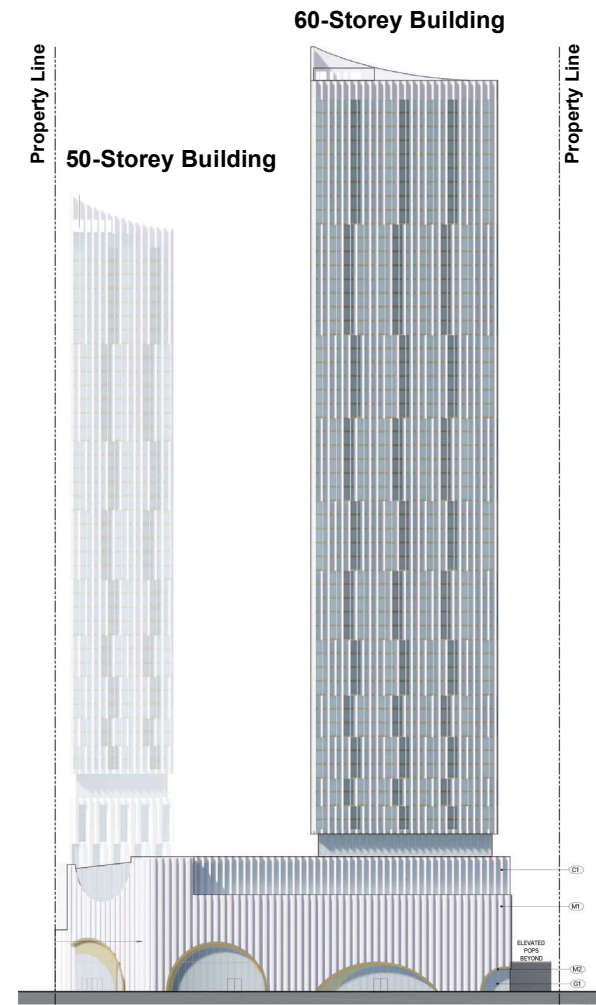

South Elevation

West Elevation

Not to Scale

Conceptual Building Elevations - South and West (Subject to further revisions)

LOCATION:
8083 Jane Street
Part of Lot 8, Concession 4

APPLICANT:
8083 Jane Street Ltd.