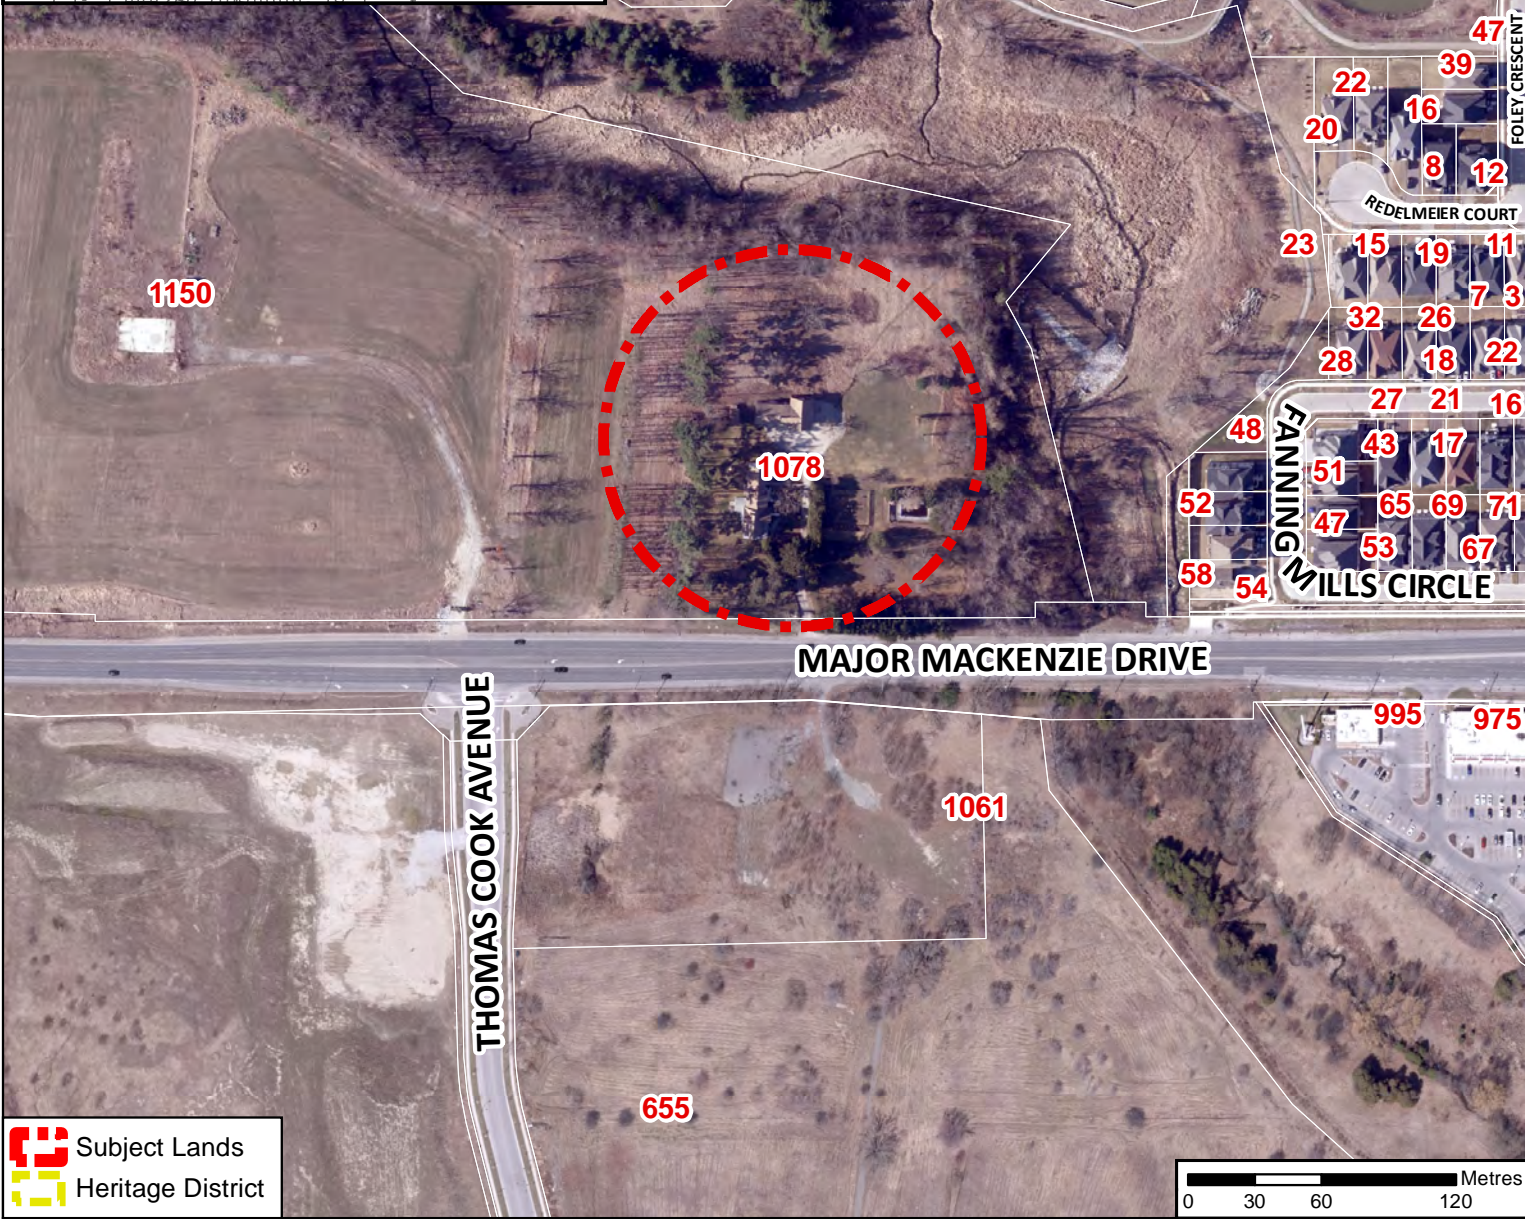

CONTEXT MAP

 Subject Lands
 Heritage District

Location Map

LOCATION:
 1078 Major Mackenzie Drive West
 Part of Lot 21, Concession 2

Attachment

DATE:
 November 22, 2023

1