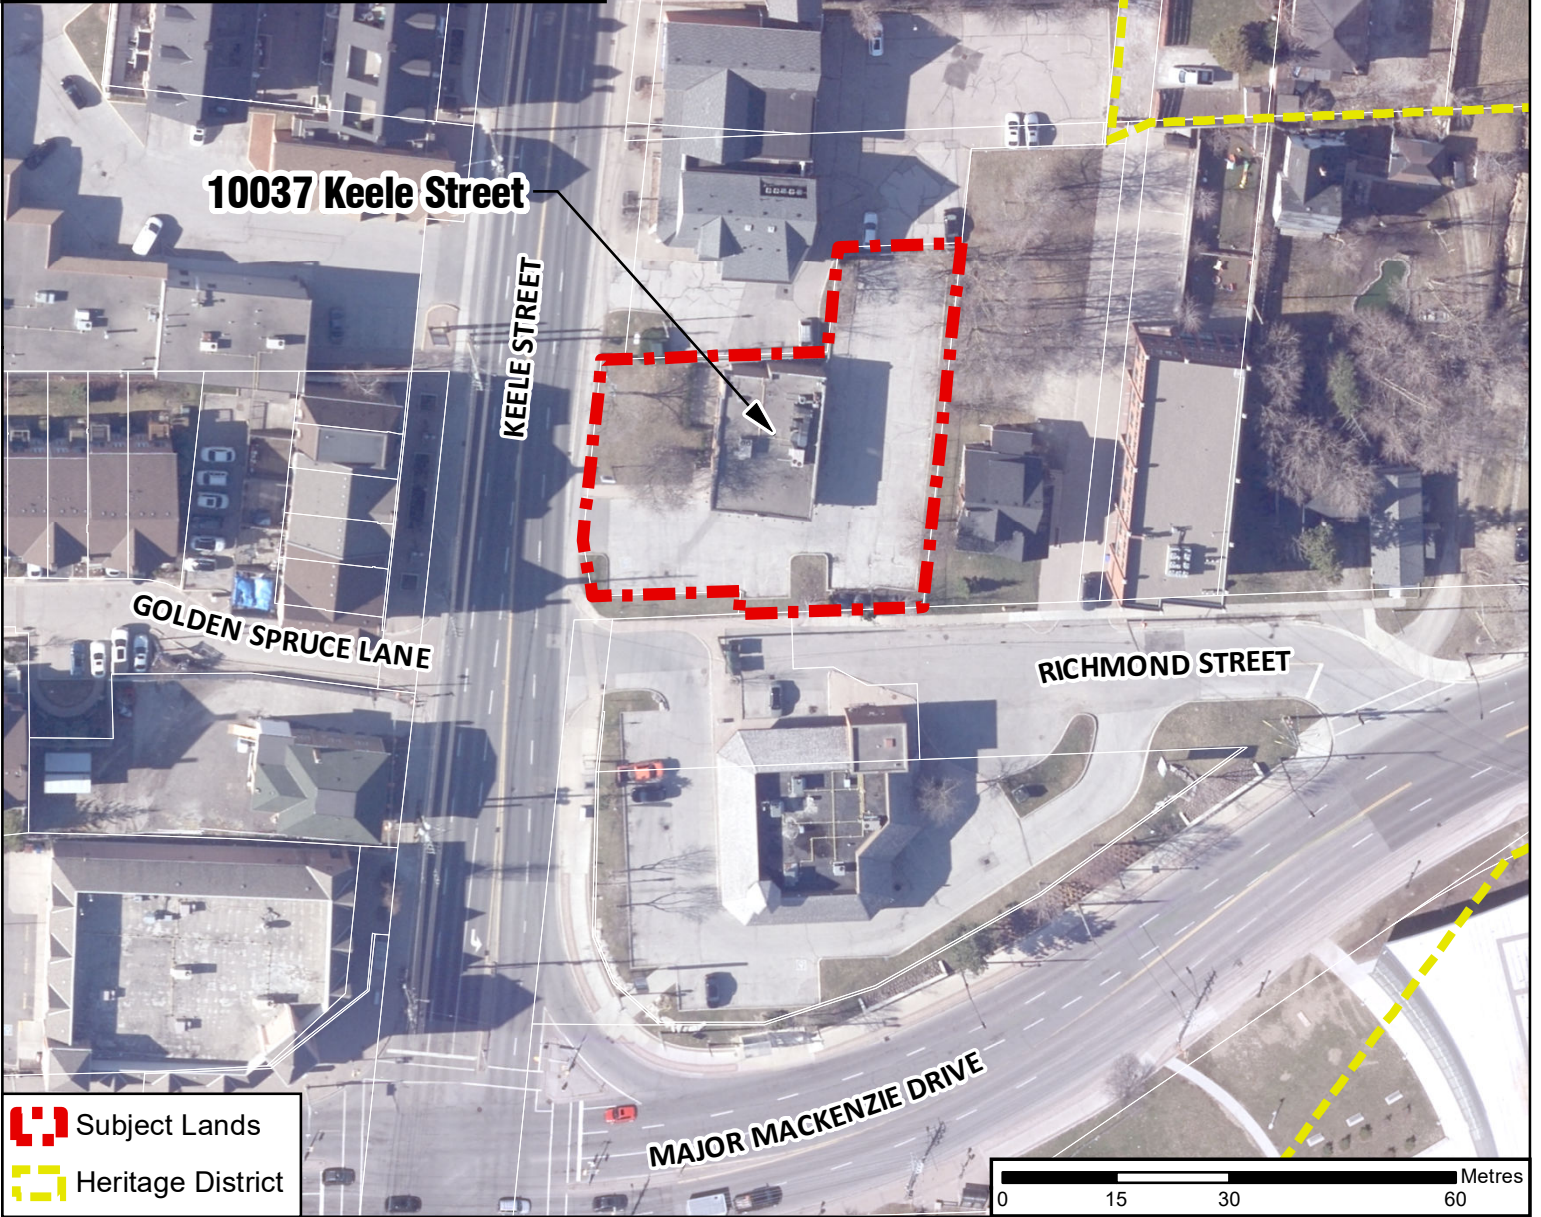

CONTEXT MAP

 Subject Lands
 Heritage District

Location Map

LOCATION:
10037 Keele Street
Part of Lot 21, Concession 3

Attachment

DATE:
October 25, 2023

1