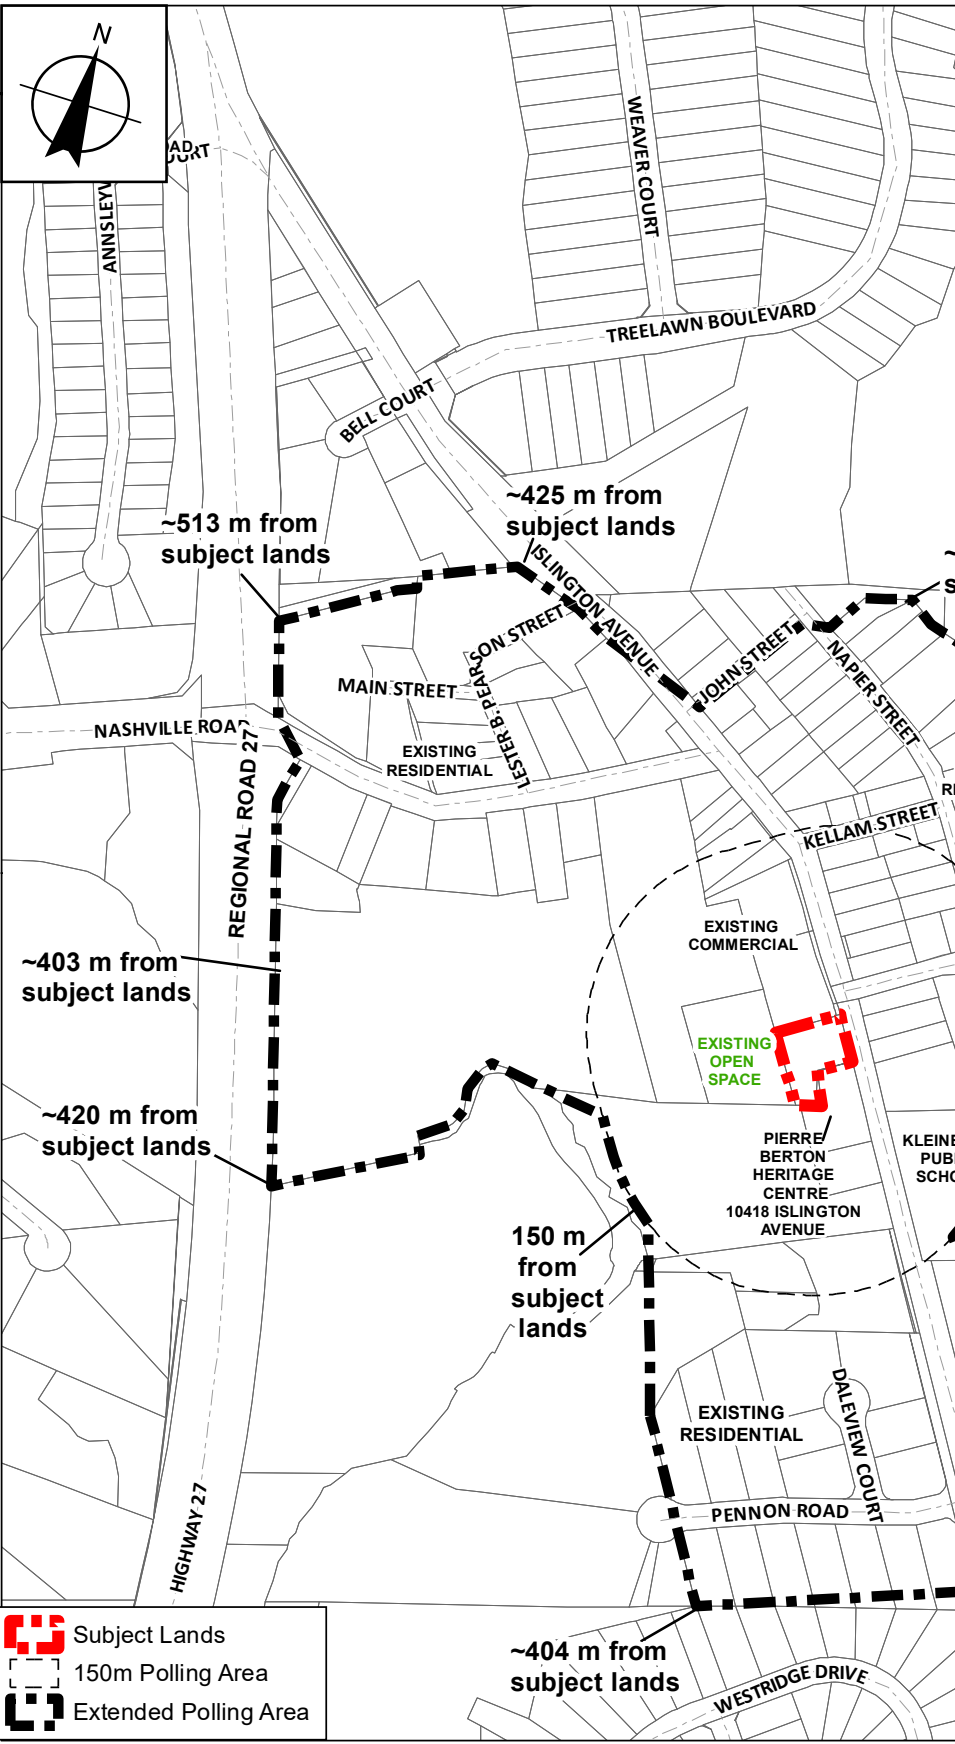

CONTEXT MAP

-  Subject Lands
-  150m Polling Area
-  Extended Polling Area

Context Map

LOCATION:
Part of Lot 24, Concession 8;
10422 and 10432 Islington Avenue

APPLICANT:
Kleinburg Mills Inc.

Attachment

FILES:
OP.16.002, Z.15.038
and DA.15.091

DATE:
September 12, 2023

1