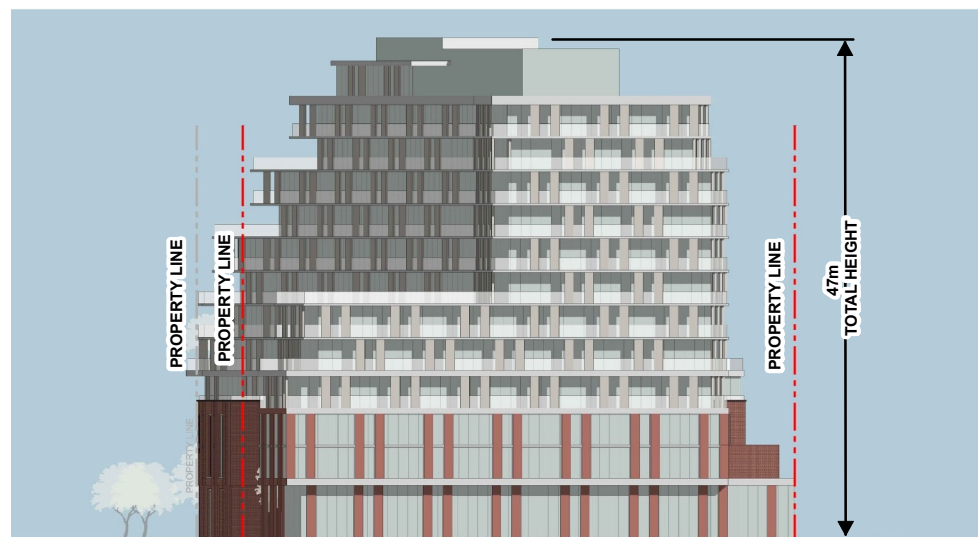

WEST ELEVATION - FACING JANE STREET

EAST ELEVATION

Not to Scale

Elevations - West and East

LOCATION:
10811 and 10819 Jane Street
Part of Lot 36, Concession 4

APPLICANT:
Cacoeli Terra Vaughan Ltd.

Attachment