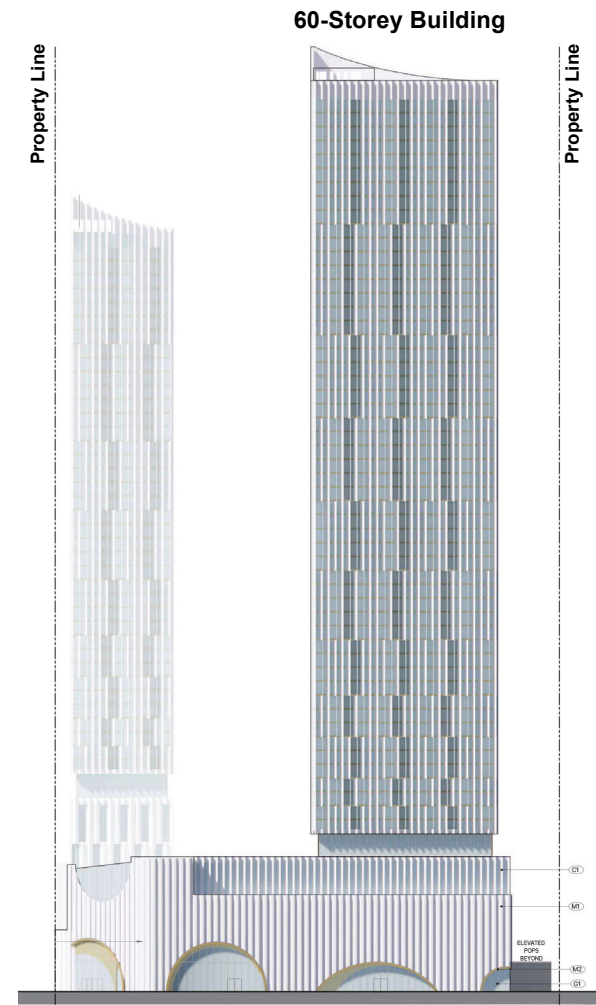

South Elevation

West Elevation

Not to Scale

# Building Elevations - South and West Elevations

**LOCATION:**  
8083 Jane Street  
Part of Lot 8, Concession 4

**APPLICANT:**  
8083 Jane Street Ltd.

**Attachment**  
FILE:  
CIHA.23.001  
RELATED FILES:  
OP.23.010 and Z.23.019  
DATE:  
September 12, 2023