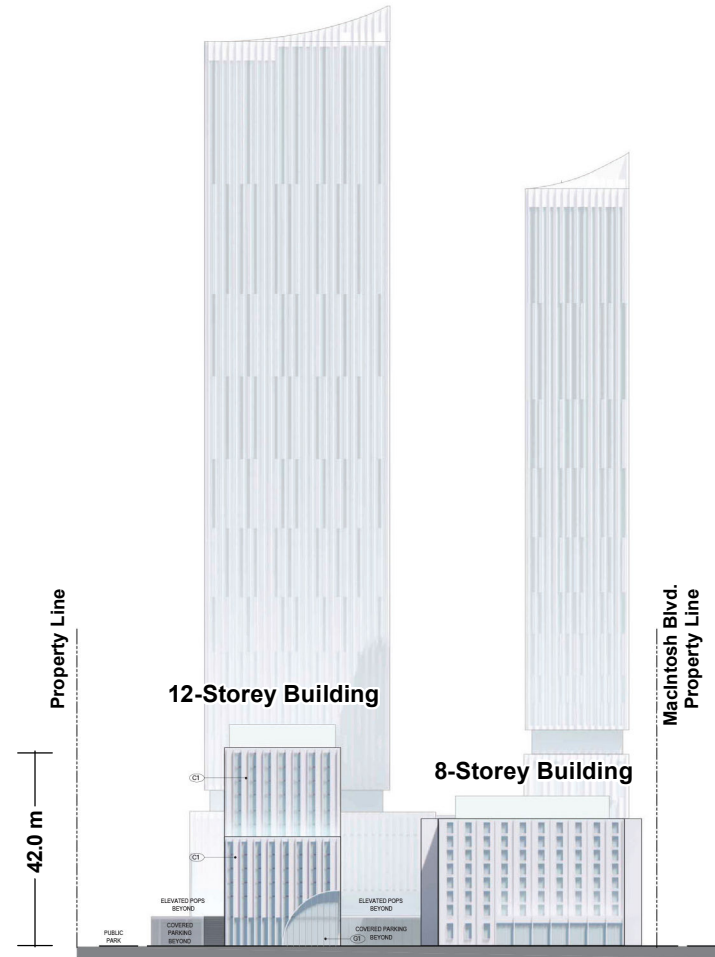

North Elevation

East Elevation

Not to Scale

Building Elevations - North and East Elevations

LOCATION:
8083 Jane Street
Part of Lot 8, Concession 4

APPLICANT:
8083 Jane Street Ltd.

Attachment

FILE:
CIHA.23.001
RELATED FILES:
OP.23.010 and Z.23.019
DATE:
September 12, 2023