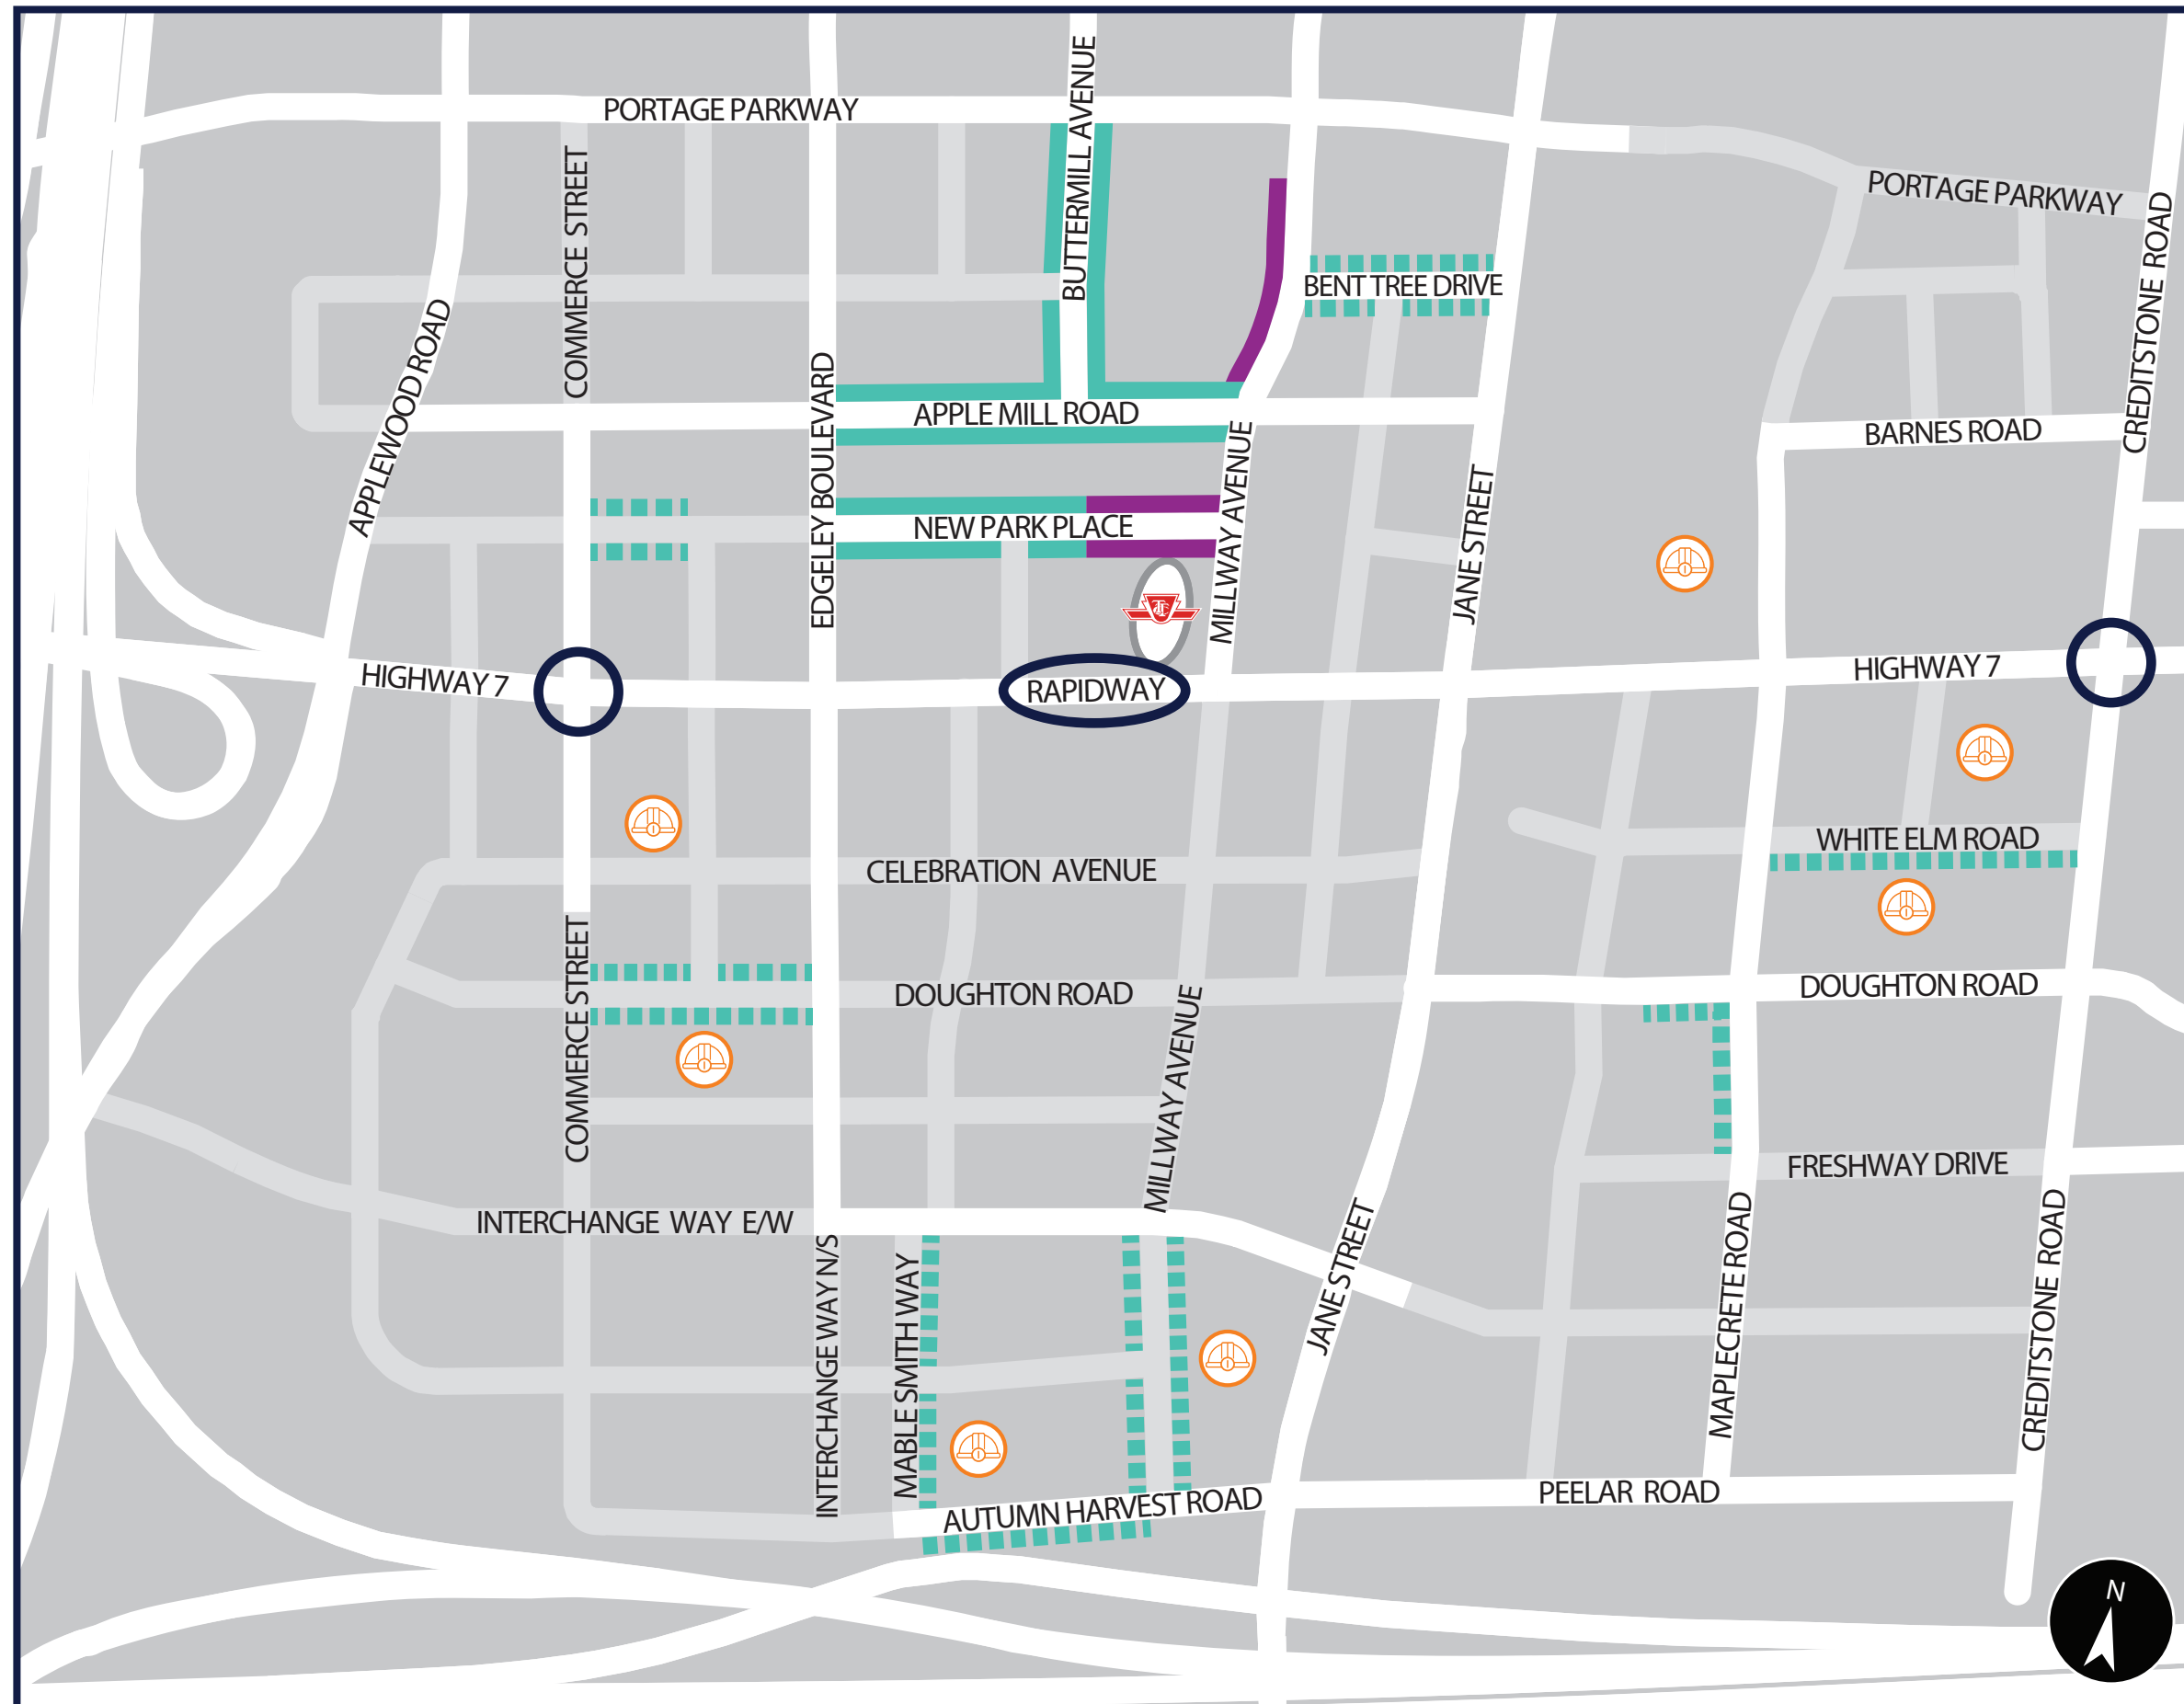

**LEGEND**

-  EXISTING PAID ON-STREET PARKING
-  PROPOSED PAID ON-STREET PARKING  
Monday to Sunday  
6 a.m. - 2 a.m.  
\$1.25 per 20 min.  
3-hour max. / \$11.25 max. payment  
2 a.m. - 6 a.m. No Parking
-  PASSENGER PICK-UP AND DROP-OFF  
(Limit 10 minutes)
-  FUTURE ROADS
-  UNDER CONSTRUCTION
-  SUBWAY STATION AND BUS TERMINAL
-  YRT, VIVA AND ZUM RAPID TRANSIT STATION

VMC On-Street Parking Pilot Location Map

NOTE: Map not to scale.