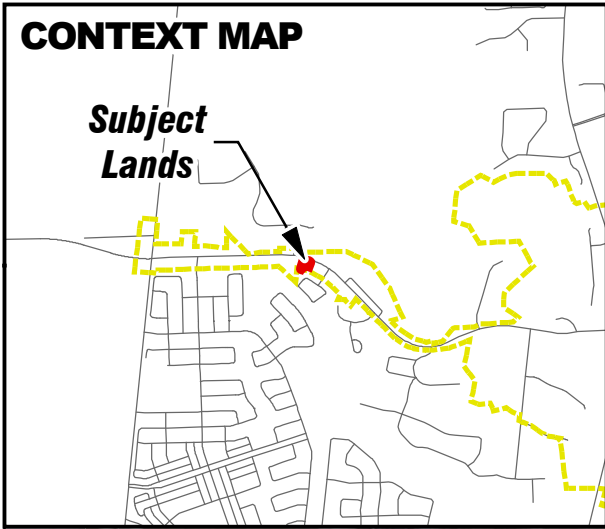

CONTEXT MAP

Subject Lands

LOT 26

NASHVILLE ROAD

717 Nashville Road

LOT 25

GREAT RAILWAY

COLDWELL BAY CIRCLE

-  Subject Lands
-  Heritage District

Location Map

LOCATION:
717 Nashville Road
Part of Lot 25, Concession 9

Attachment

DATE:
September 20, 2023

1