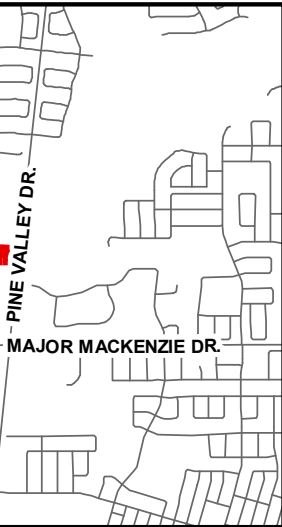

CONTEXT MAP

Subject Lands

10180 Pine Valley Drive

**St. Paul's
Presbyterian
Church**

 Subject Lands

Location Map

LOCATION:
10180 Pine Valley Drive
Part of Lot 22, Concession 7

Attachment