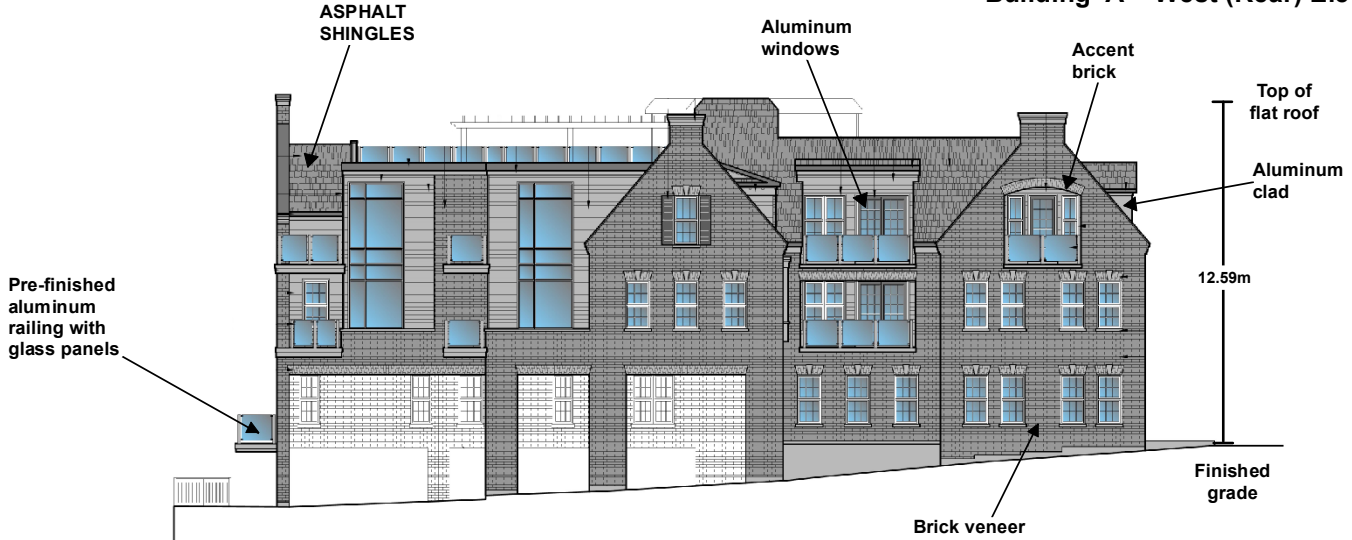

Building 'A' - West (Rear) Elevation

Building 'A' - South Elevation

Not to Scale

# Elevations - West and South: Mixed-Use Building 'A'

LOCATION: Part of Lot 24, Concession 8;  
10422 and 10432 Islington Avenue

APPLICANT: Kleinburg Mills Inc.