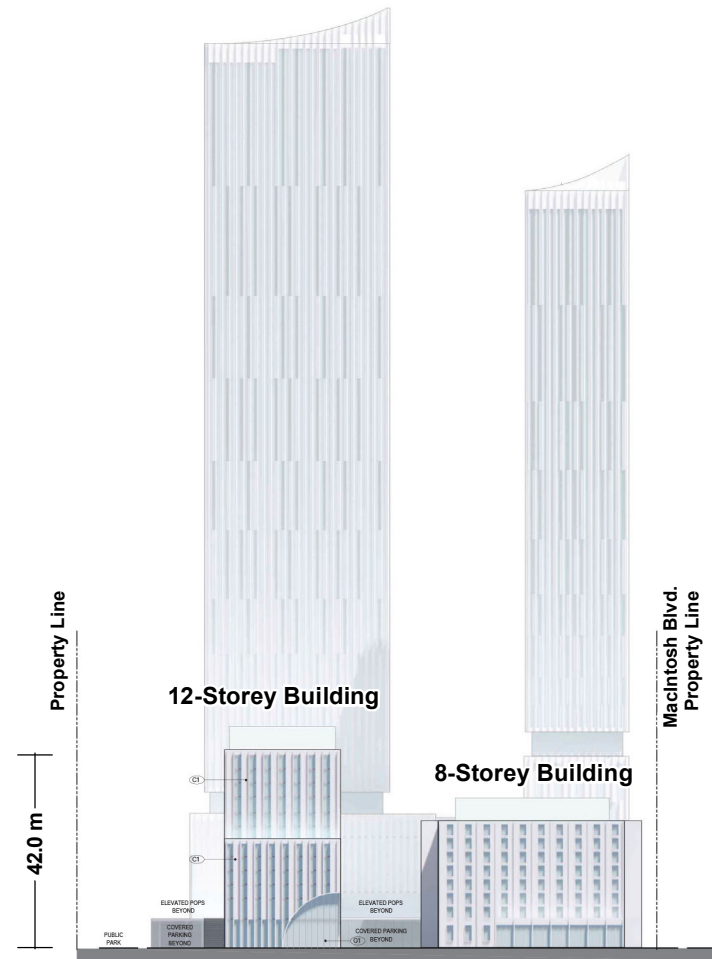

North Elevation

East Elevation

Not to Scale

Building Elevations - North and East Elevations

LOCATION:
8083 Jane Street
Part of Lot 8, Concession 4

APPLICANT:
8083 Jane Street Ltd.

Attachment
FILE:
CIHA.23.001
RELATED FILES:
OP.23.010 and Z.23.019
DATE:
September 12, 2023