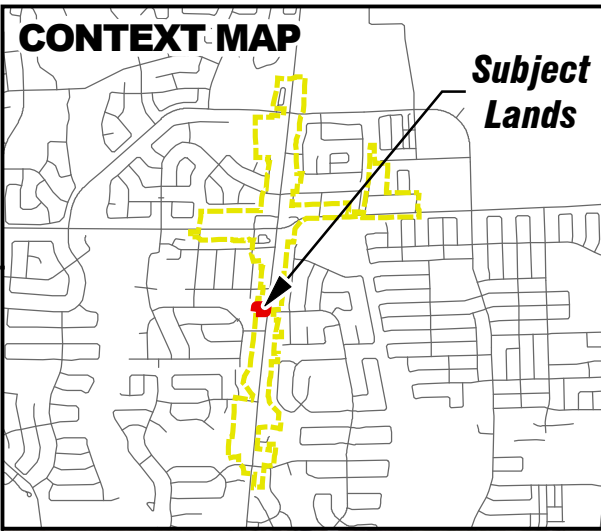

CONTEXT MAP

Subject Lands

NAYLON STREET

SAINT JULIEN CO

9850 Keele Street

KEELE STREET

BARRHILL ROAD

GOODMAN CRESCENT

MERINO ROAD

KENNISIS WAY

-  Subject Lands
-  Heritage District

Location Map

LOCATION:
9850 Keele Street
Part of Lot 19, Concession 4

Attachment

DATE:
19 July 2023

1