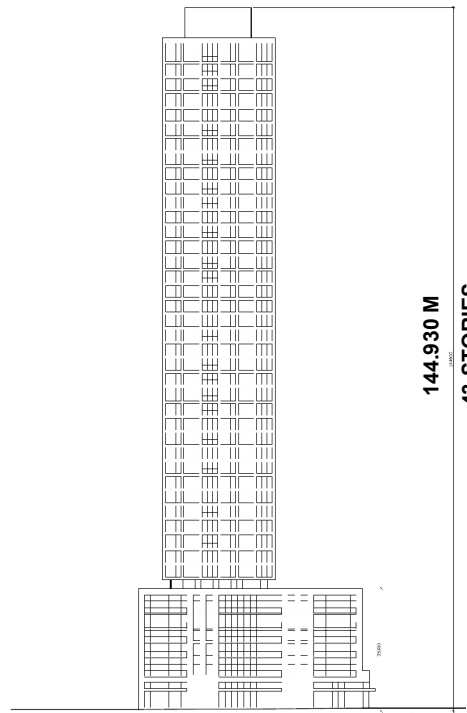

**SOUTH TOWER (BUILDING B) -  
EAST ELEVATION**

**SOUTH TOWER (BUILDING B) -  
SOUTH ELEVATION**

**SOUTH TOWER (BUILDING B) -  
WEST ELEVATION**

**SOUTH TOWER (BUILDING B) -  
NORTH ELEVATION**

Not to Scale

# Building Elevations - South Tower (Building B)

**LOCATION:**  
212, 220 and 222 Steeles Avenue West  
Part of Lot 26, Concession 1

**APPLICANT:**  
1163919 ONTARIO LTD., 1888836 ONTARIO  
LTD., & 1211612 ONTARIO LTD. (AWIN)