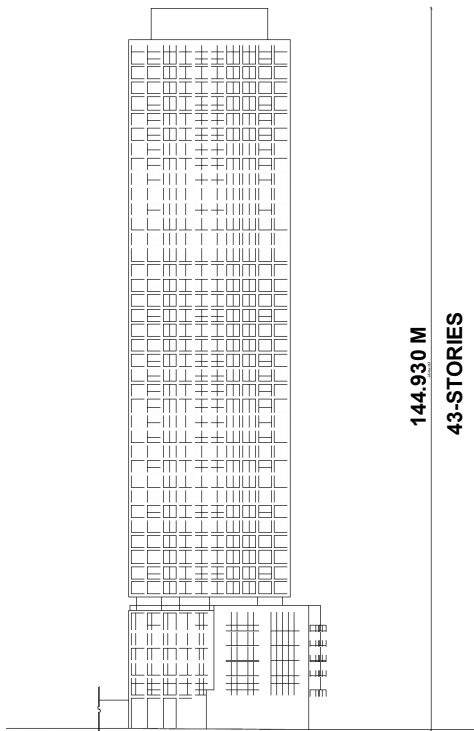

**SOUTH TOWER (BUILDING B) -  
EAST ELEVATION**

**SOUTH TOWER (BUILDING B) -  
SOUTH ELEVATION**

**SOUTH TOWER (BUILDING B) -  
WEST ELEVATION**

**SOUTH TOWER (BUILDING B) -  
NORTH ELEVATION**

Not to Scale

# Building Elevations - South Tower (Building B)

**LOCATION:**  
212, 220 and 222 Steeles Avenue West  
Part of Lot 26, Concession 1

**APPLICANT:**  
1163919 ONTARIO LTD., 1888836 ONTARIO  
LTD., & 1211612 ONTARIO LTD. (AWIN)