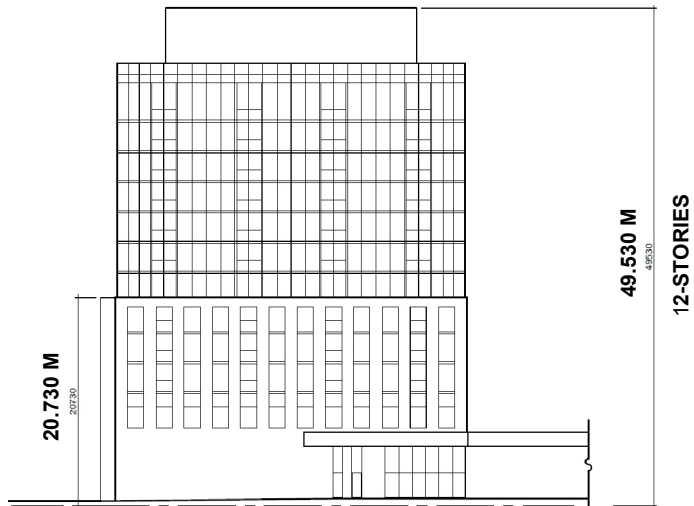

NORTH TOWER (BUILDING A) - EAST ELEVATION

NORTH TOWER (BUILDING A) SOUTH ELEVATION

NORTH TOWER (BUILDING A) - WEST ELEVATION

NORTH TOWER (BUILDING A) - NORTH ELEVATION

Not to Scale

Building Elevations - North Tower (Building A)

LOCATION:
212, 220 and 222 Steeles Avenue West
Part of Lot 26, Concession 1

APPLICANT:
1163919 ONTARIO LTD., 1888836 ONTARIO
LTD., & 1211612 ONTARIO LTD. (AWIN)

Attachment

FILE:
OP.22.012 and Z.22.023

DATE:
May 30, 2023