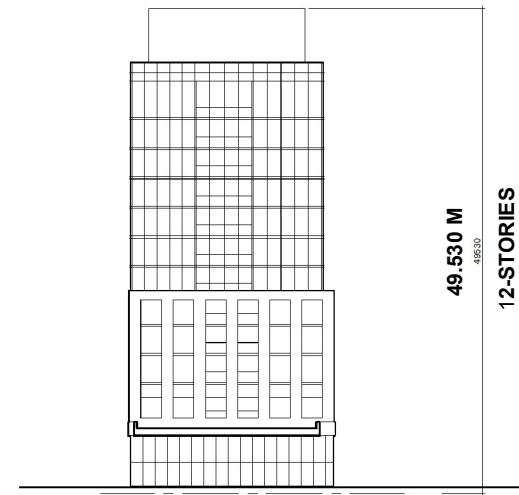

NORTH TOWER (BUILDING A) - EAST ELEVATION

NORTH TOWER (BUILDING A) SOUTH ELEVATION

NORTH TOWER (BUILDING A) - WEST ELEVATION

NORTH TOWER (BUILDING A) - NORTH ELEVATION

Not to Scale

Building Elevations - North Tower (Building A)

LOCATION:
212, 220 and 222 Steeles Avenue West
Part of Lot 26, Concession 1

APPLICANT:
1163919 ONTARIO LTD., 1888836 ONTARIO
LTD., & 1211612 ONTARIO LTD. (AWIN)

Attachment

FILE:
OP.22.012 and Z.22.023

DATE:
May 30, 2023