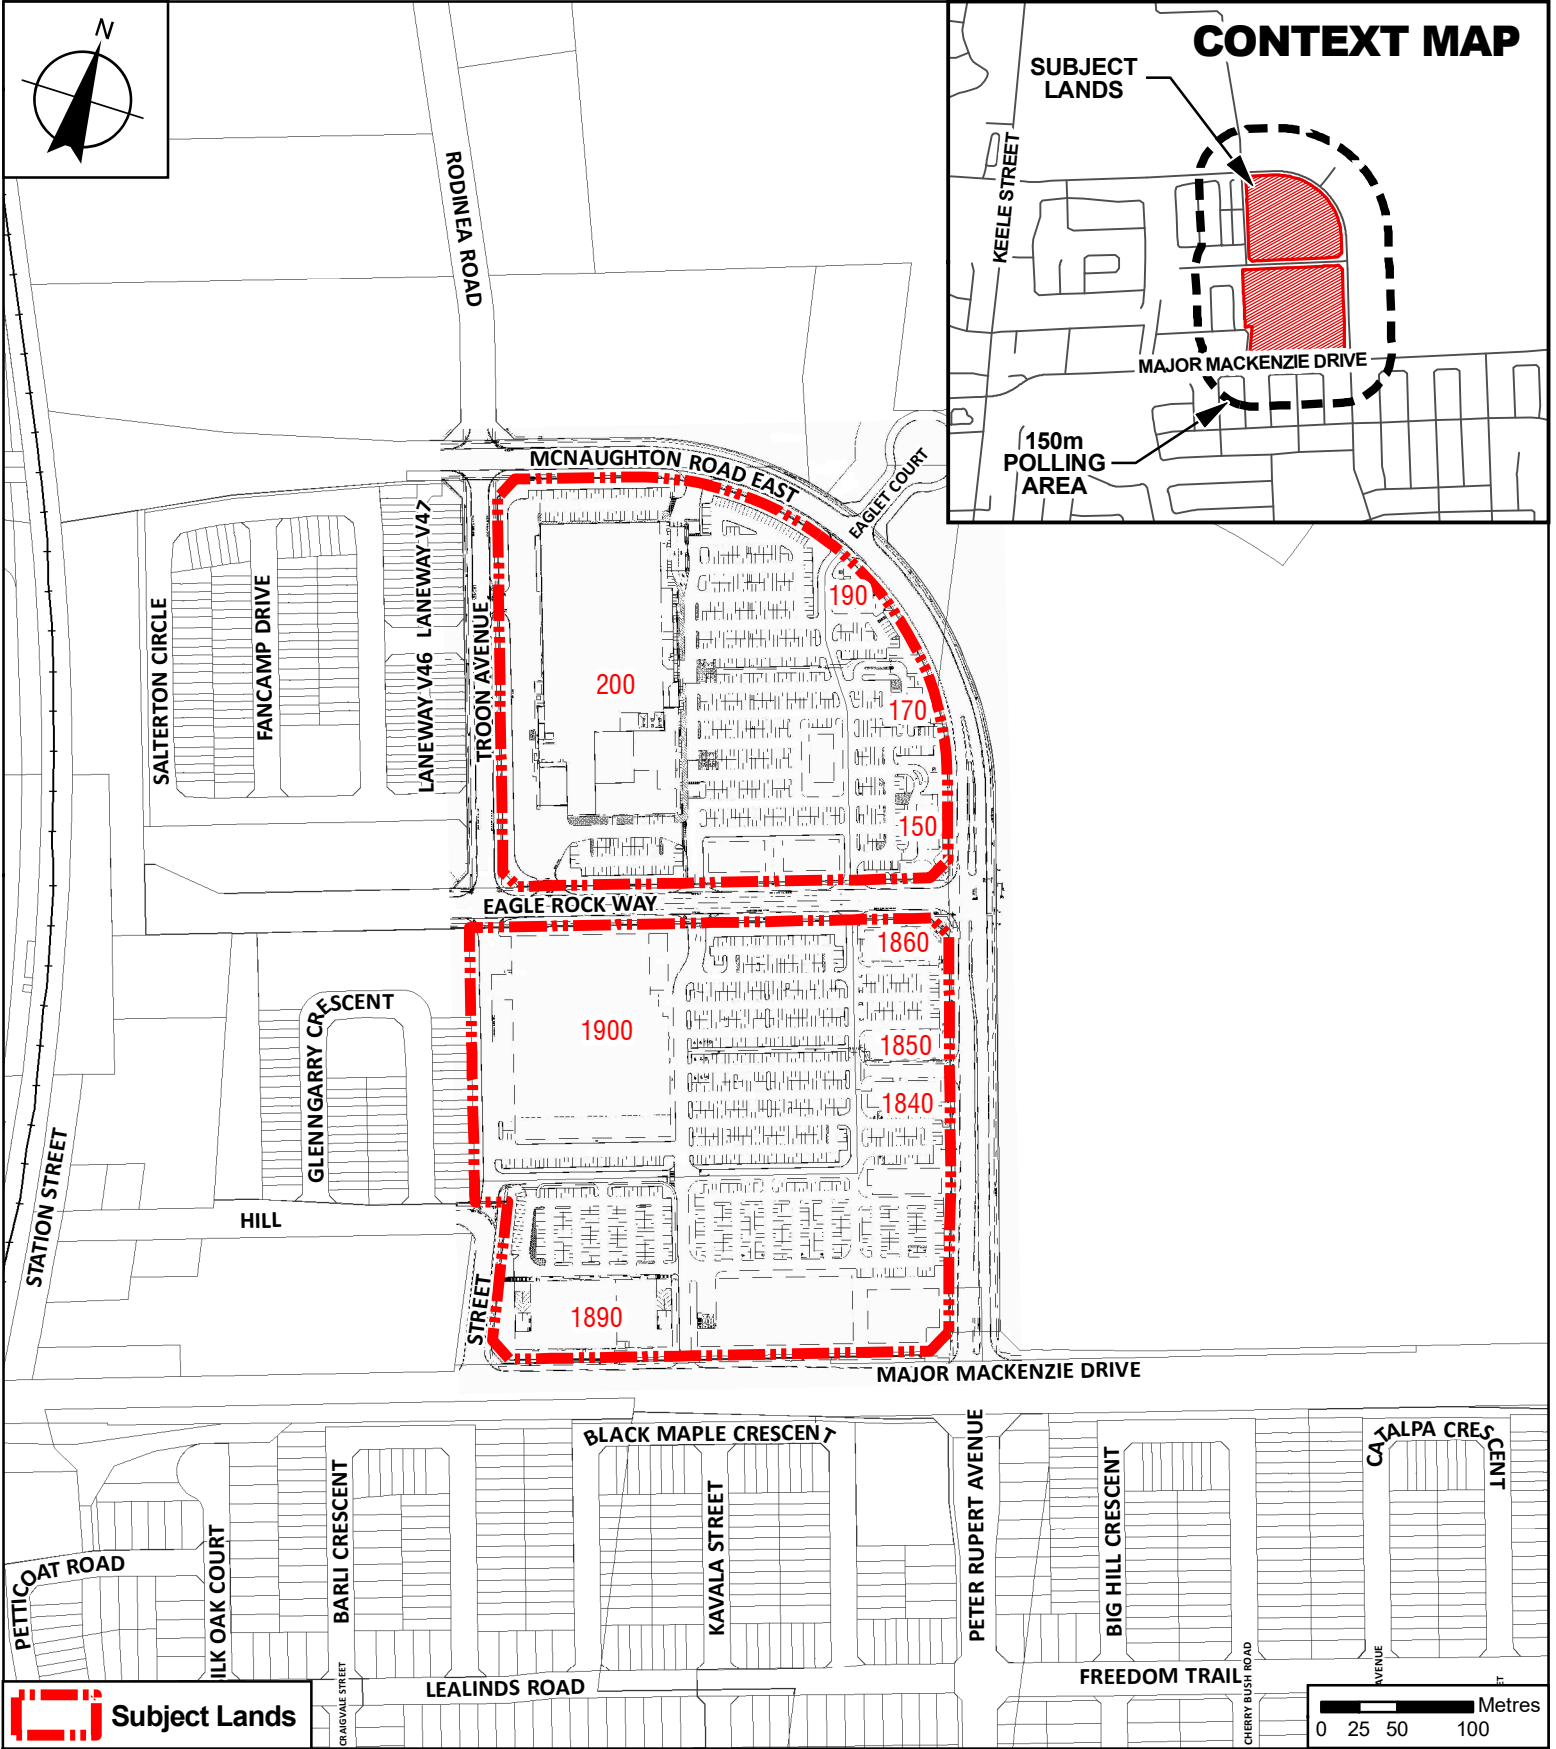

CONTEXT MAP

Context and Location Map

LOCATION:
1840, 1850, 1860, 1890 and 1900 Major Mackenzie Drive West
and 150, 170, 190 and 200 McNaughton Road East
Blocks 4, 5 and 7 Plan 65M-4061
Part of Lots 21 and 22, Concession 3

APPLICANT:
York Major Holdings Inc.

Attachment

FILE:
Z.22.044

DATE:
May 30, 2023

1