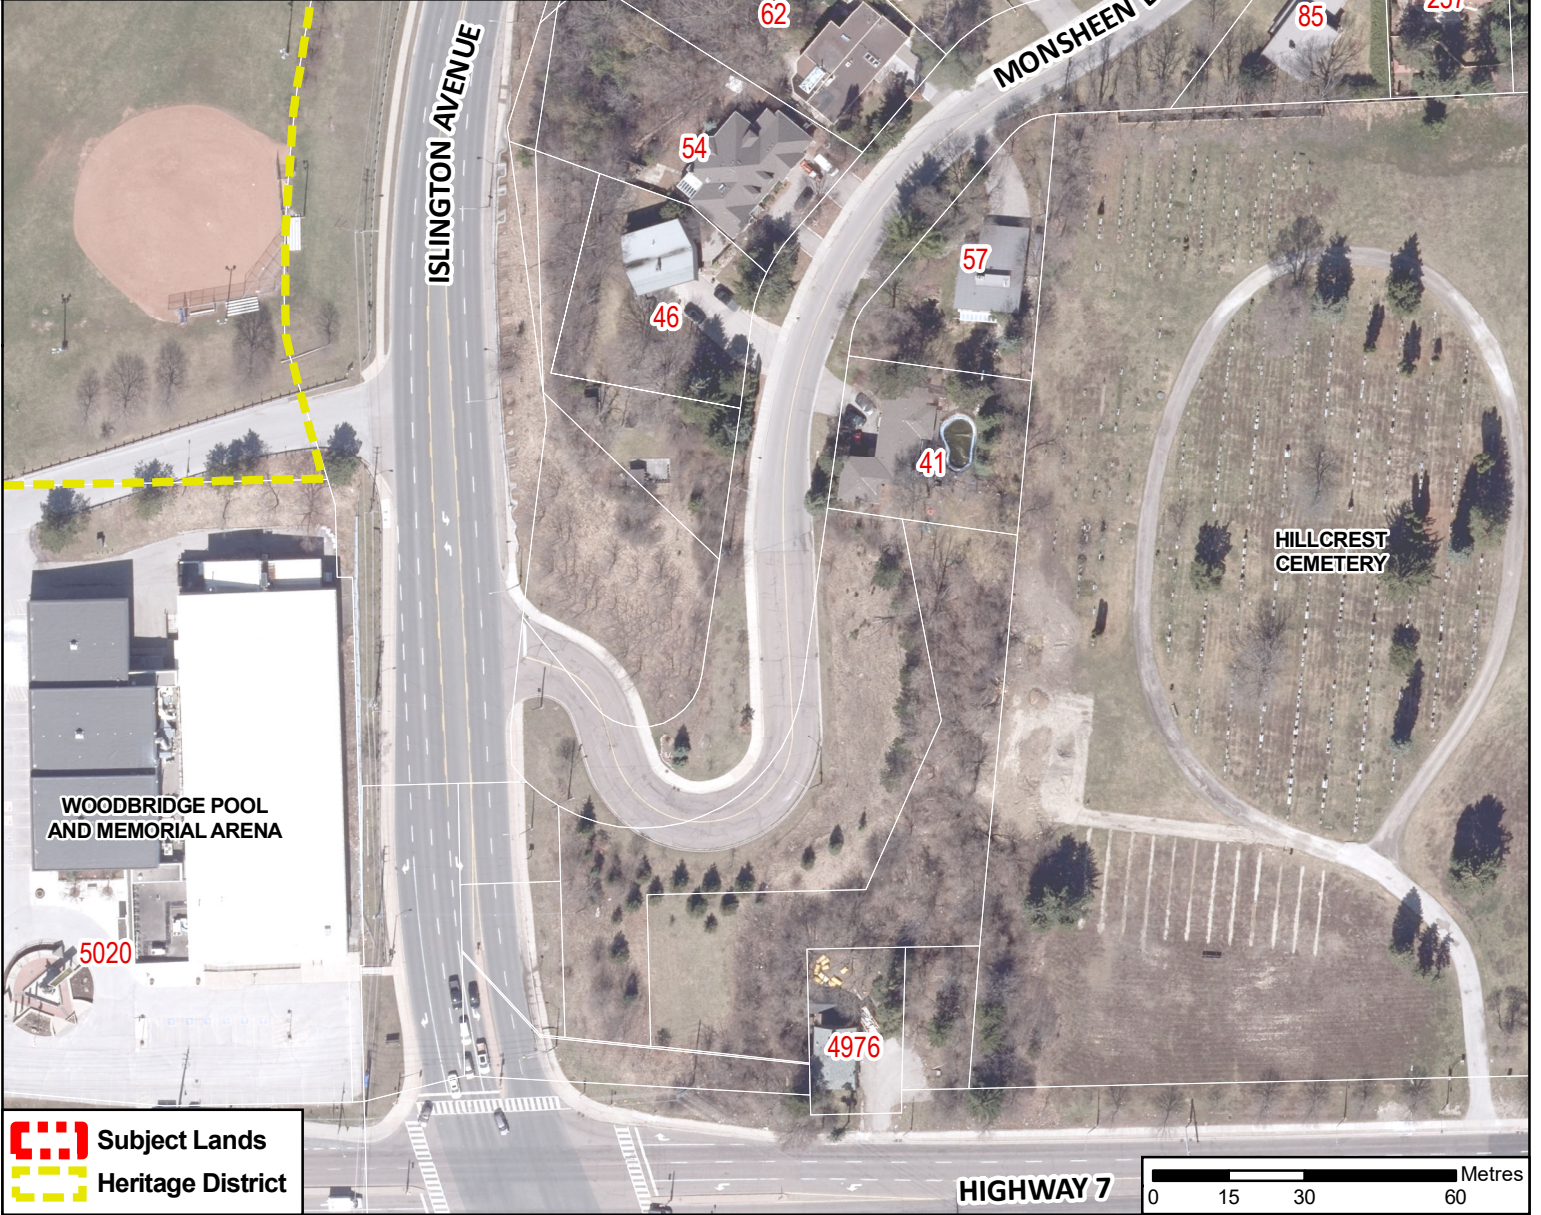

# CONTEXT MAP

82 Monsheen Drive

- Subject Lands
- Heritage District

# Location Map

LOCATION:  
 82 Monsheen Drive  
 Lot 9, RP 5081  
 Part of Lot 6, Concession 7