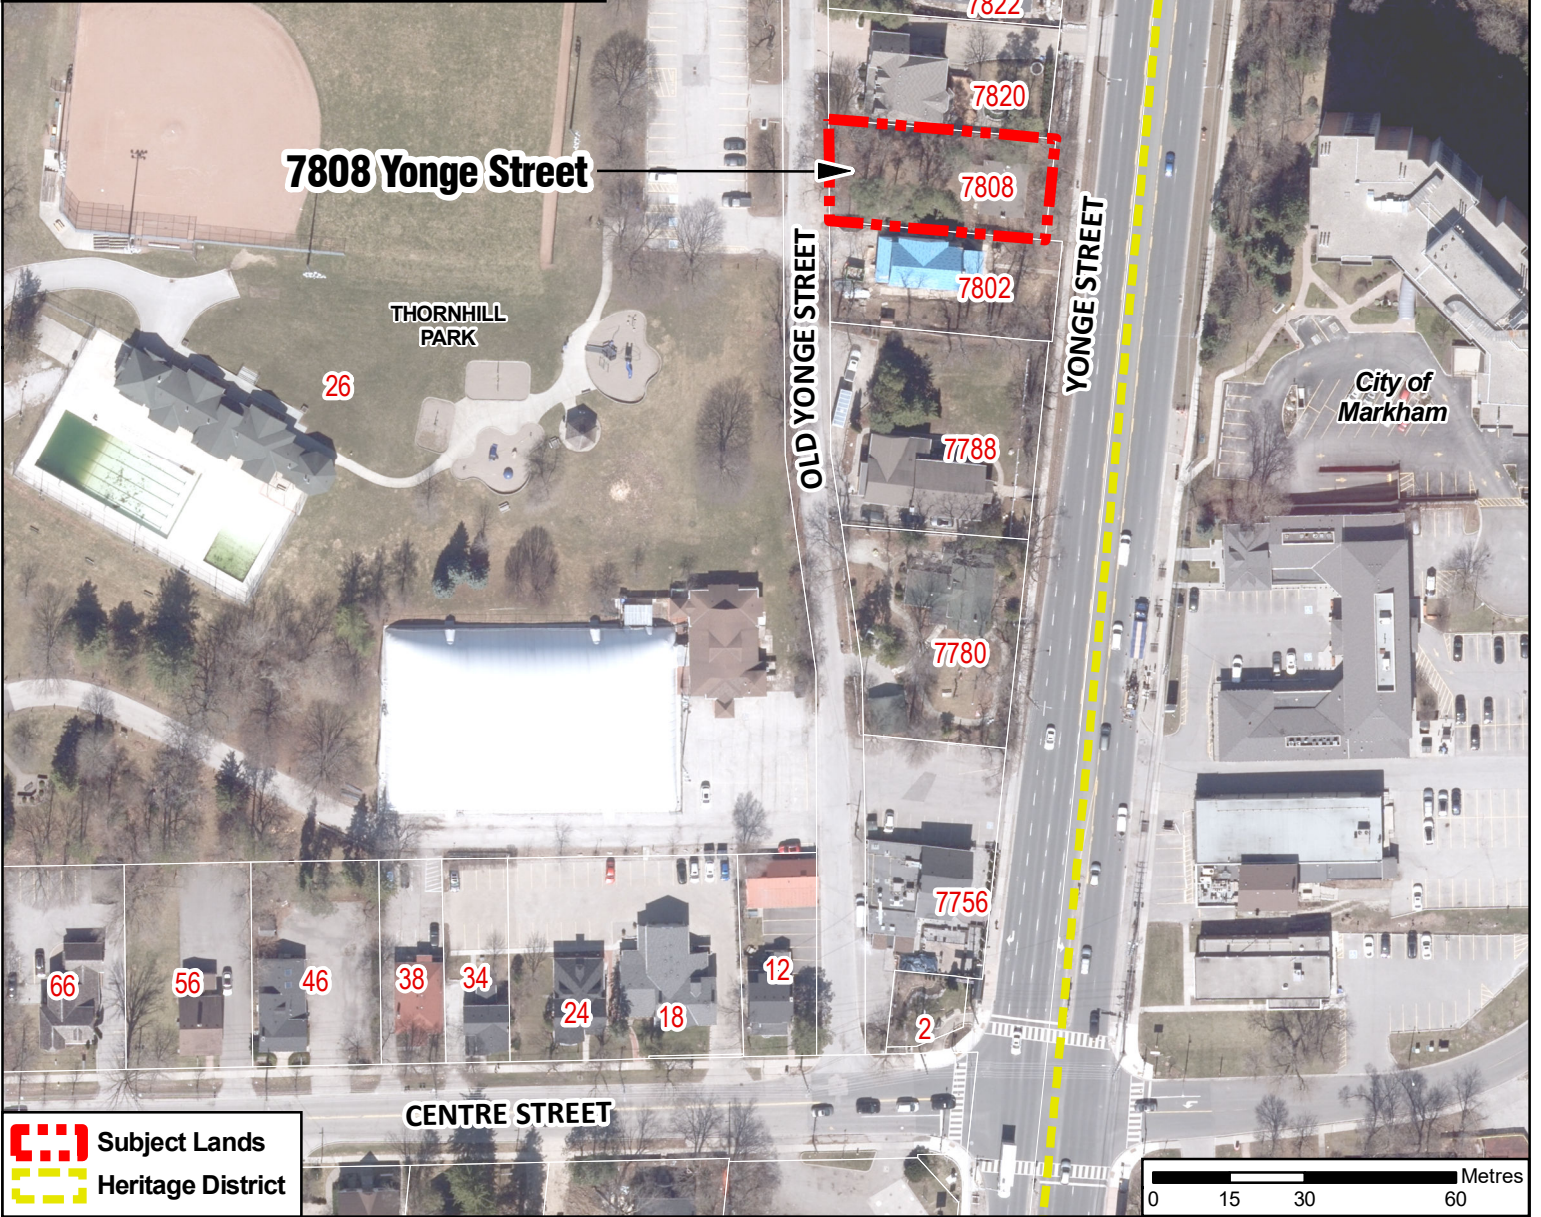

CONTEXT MAP

Location Map

LOCATION:
7808 Yonge Street
Part of Lot 31, Concession 1

Attachment

1

DATE:
May 24, 2023