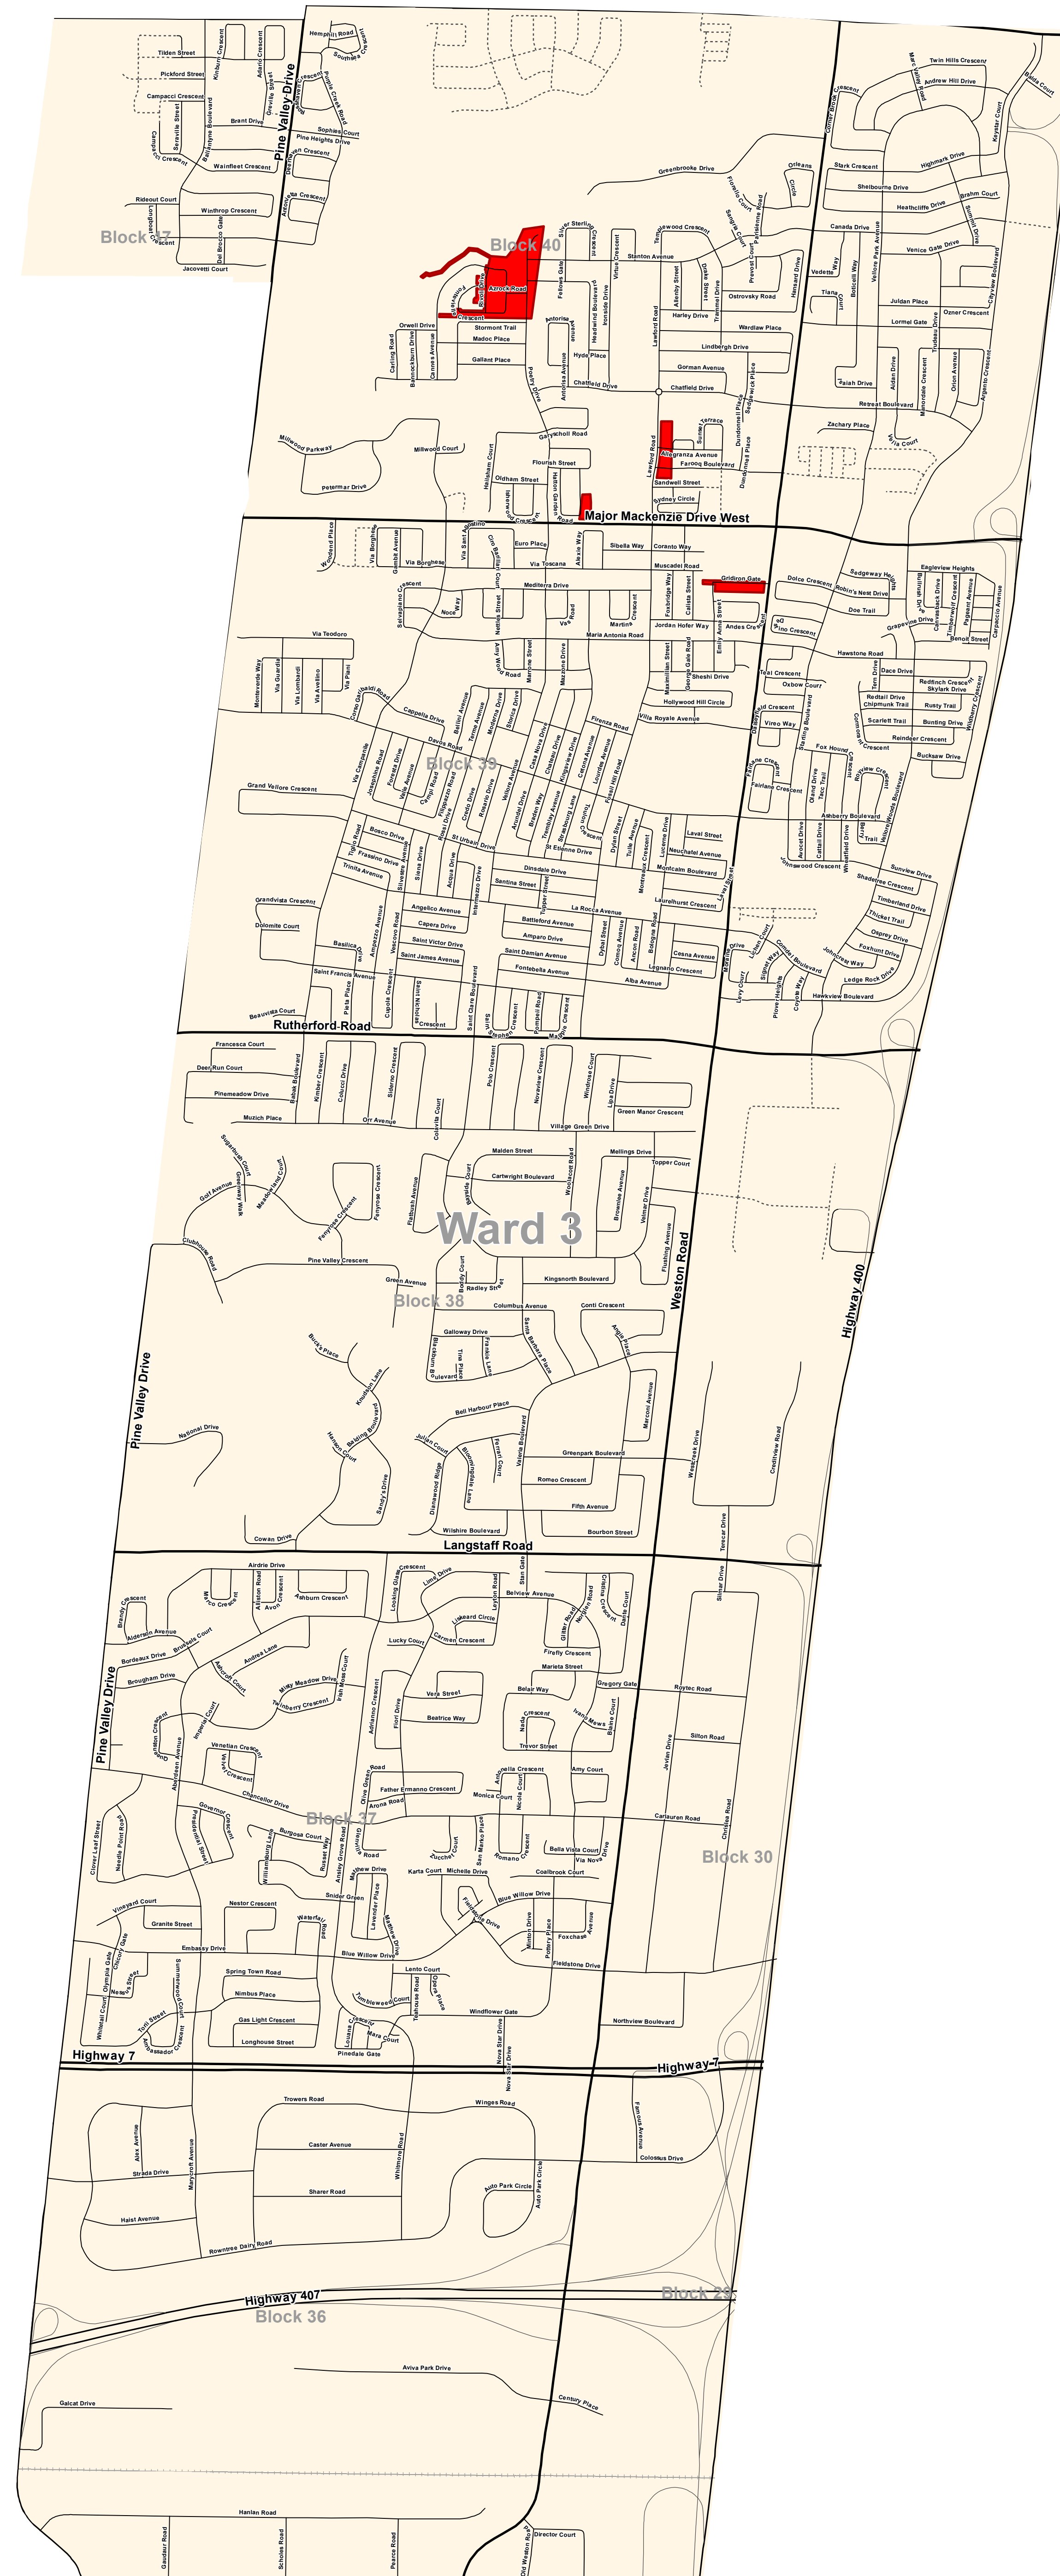

Attachment 6 - 2022 Ward 3 Assumption Map

Legend

ASSUMPTION AREA

0 250 500 1,000 1,500 m