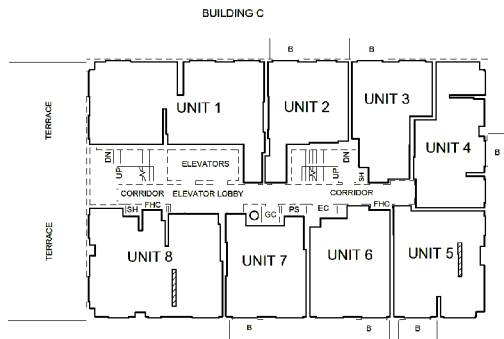

PLAN VIEW ILLUSTRATING
UNITS 1 TO 8 INCLUSIVE (Resicientia)
LEVEL 12

PLAN VIEW ILLUSTRATING
NO UNITS,
LEVEL 13

PLAN VIEW ILLUSTRATING
UNITS 1 TO 8 INCLUSIVE (Resicientia)
LEVEL 11

Draft Plan of Condominium

LOCATION:
Part of Lot 7, Concession 2
8 Beverley Glen Blvd

APPLICANT:
Daniels Baif Thornhill Inc.

Attachment
FILE:
19CDM-22V009
RELATED FILE:
Z.12.047, DA.19.001
DATE:
April 04, 2023

13