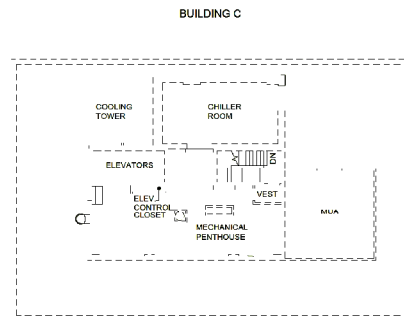

PLAN VIEW ILLUSTRATING
UNITS 1 TO 8 INCLUSIVE (Resicientia)
LEVEL 12

PLAN VIEW ILLUSTRATING
NO UNITS,
LEVEL 13

PLAN VIEW ILLUSTRATING
UNITS 1 TO 8 INCLUSIVE (Resicientia)
LEVEL 11

Draft Plan of Condominium

LOCATION:
Part of Lot 7, Concession 2
8 Beverley Glen Blvd

APPLICANT:
Daniels Baif Thornhill Inc.

Attachment
FILE:
19CDM-22V009
RELATED FILE:
Z.12.047, DA.19.001
DATE:
April 04, 2023

13