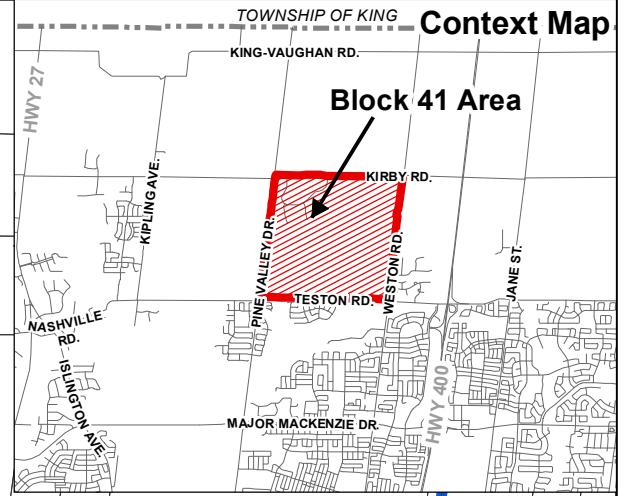

Legend

-  Block 41 Area
-  Block 41 Block Plan Area
-  Existing Land Uses
-  Greenbelt
-  Vaughan 400 North Employment Area

Context Map

Context and Location Map

LOCATION:
Lots 26-30, Concession 6

APPLICANT:
Block 41 Landowners Group