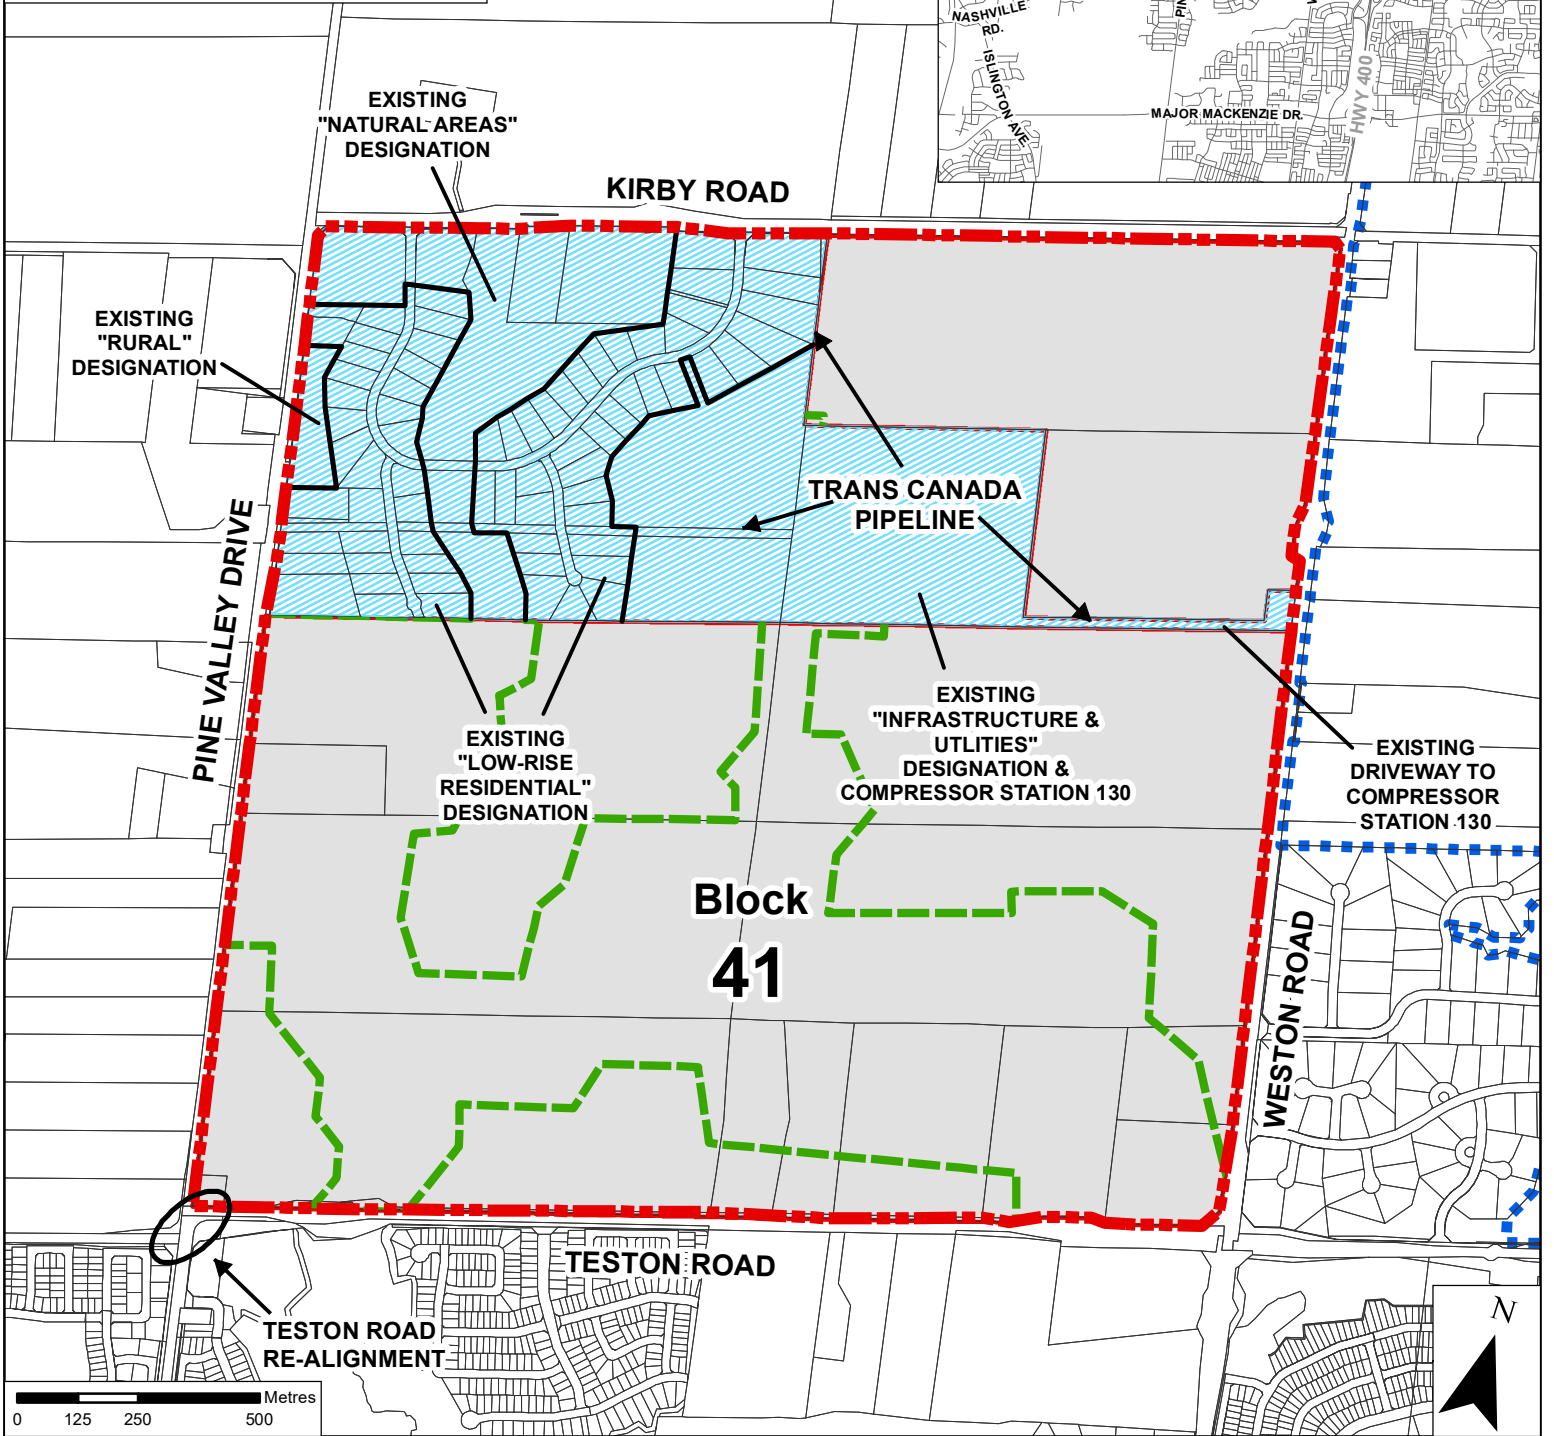

Legend

-  Block 41 Area
-  Block 41 Block Plan Area
-  Existing Land Uses
-  Greenbelt
-  Vaughan 400 North Employment Area

Context Map

Context and Location Map

LOCATION:
Lots 26-30, Concession 6

APPLICANT:
Block 41 Landowners Group

Attachment

FILE:
BL.41.2020

DATE:
February 7, 2023

1