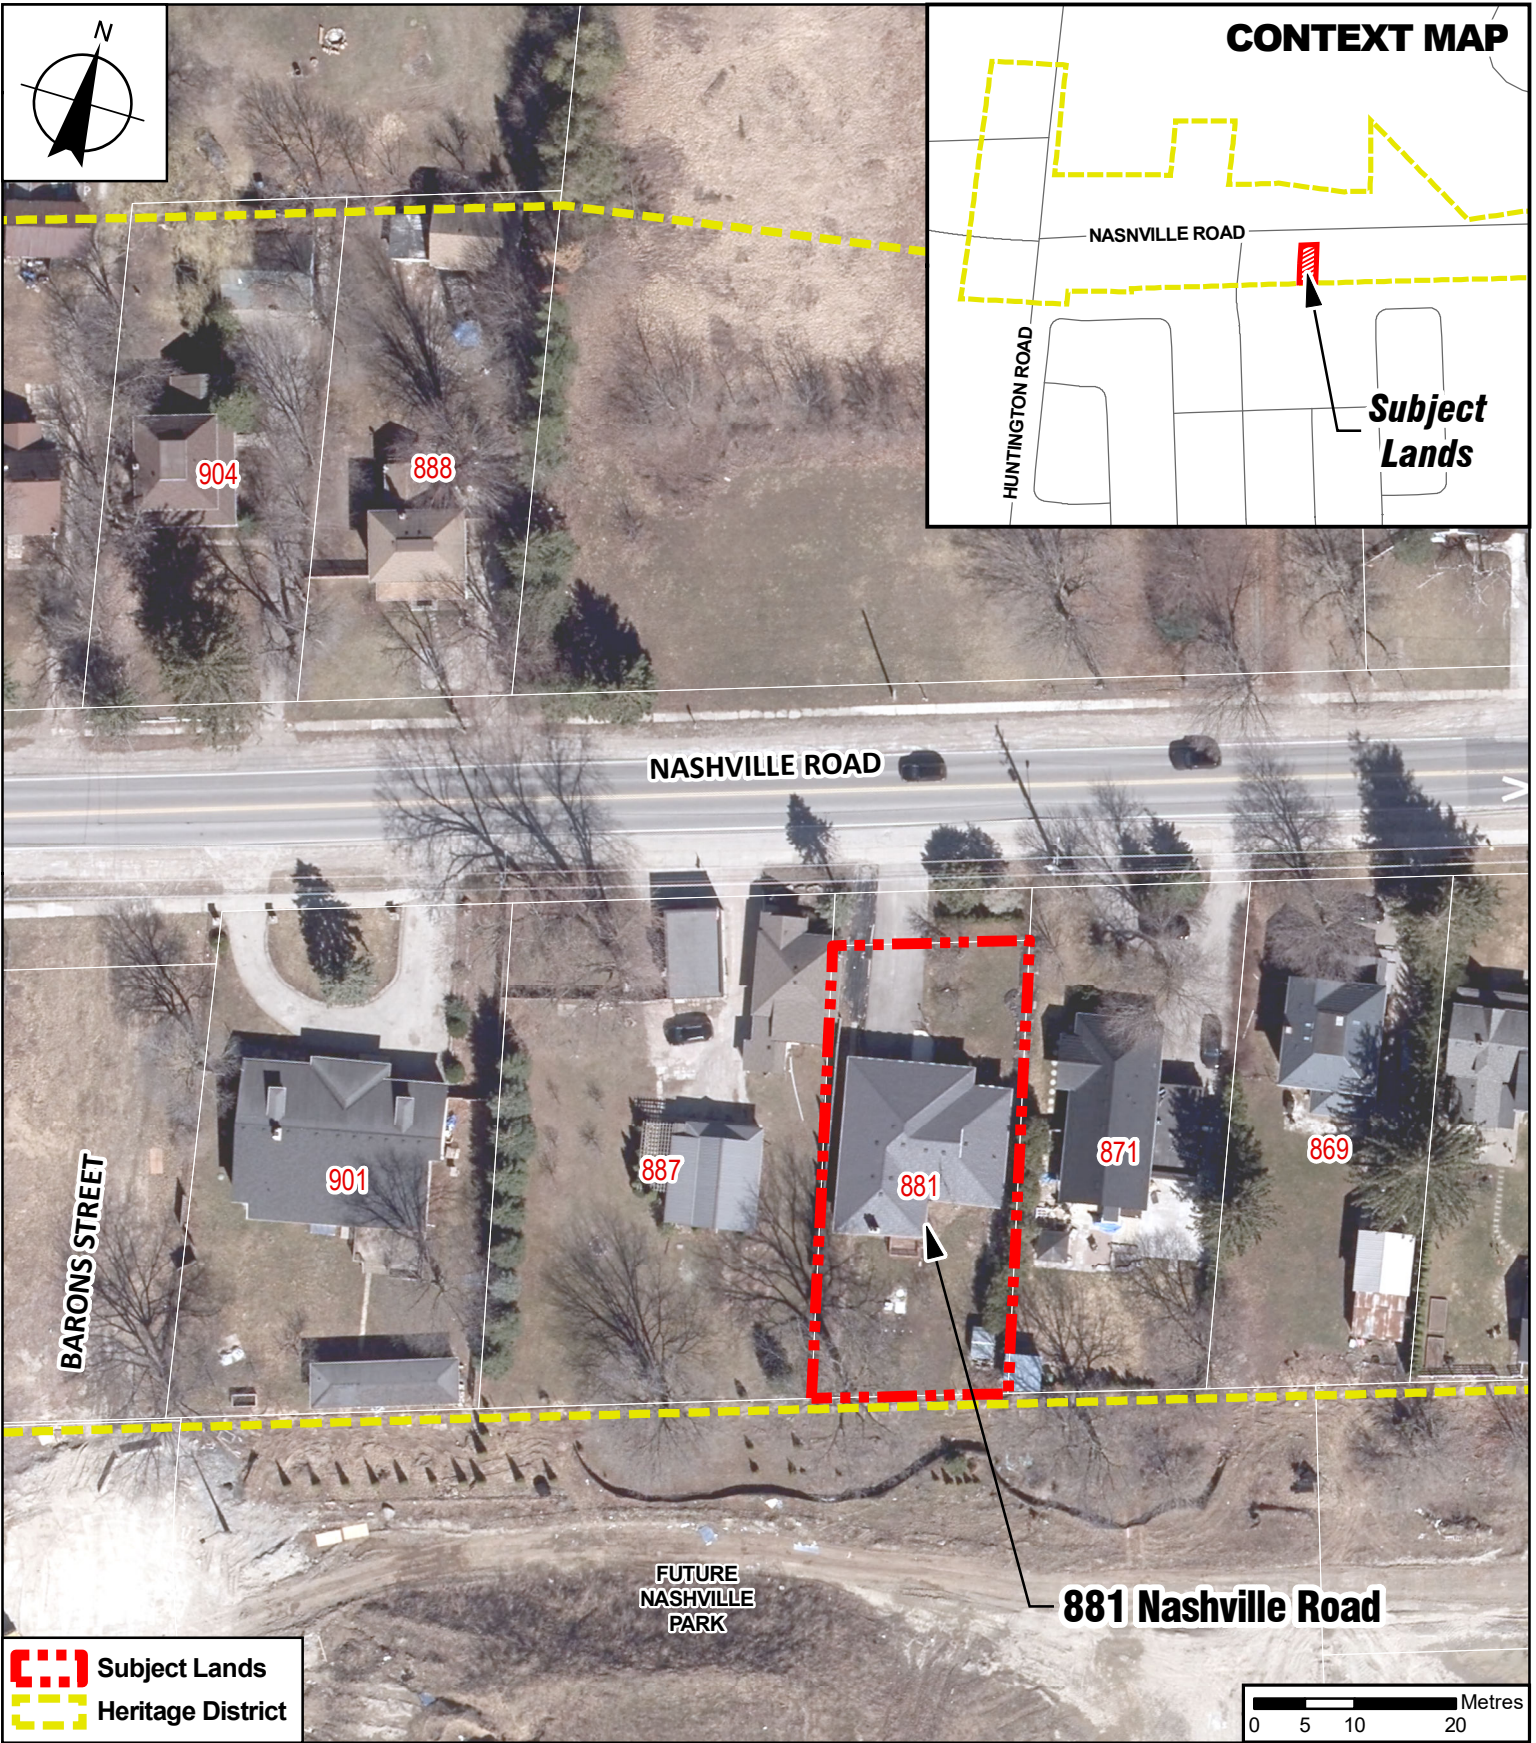

CONTEXT MAP

-  Subject Lands
-  Heritage District

Location Map

LOCATION:
 881 Nashville Road
 Part of Lot 25, Concession 9

Attachment

1

DATE:
 19 April, 2023