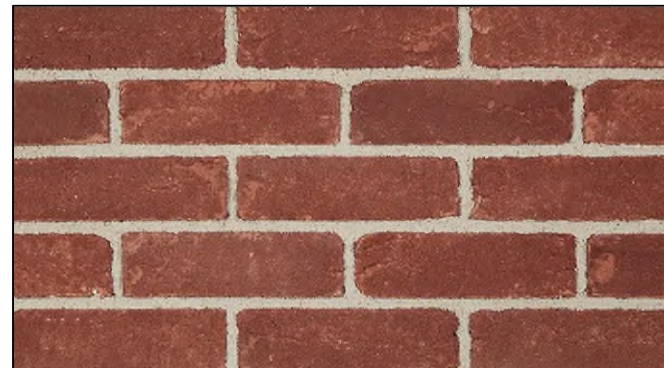

Mansard Roofing / Siding

Style: Cedar shake

Material : Asphalt Type or Synthetic

Manufacture: Brava

Color: Arendale/Onyx /Black

Brick

Style: Heritage Series Type

Material : Clay/Concrete

Manufacture: Beldin Brick

Color: Red Brick Series

158-166 Wallace Rd Proposed Materials

Soffit & Fascia

Style: Standard Conventional

Material : Aluminum/Vinyl

Color: Black

Gutters

Door

Style: Heritage Series Type/Classic Shaker

Material : Fiberglass-Woodgrain Finish

Color: Black

Flashing and Panels

Style: Smooth / Straight Edge Style

Material : Aluminum

Color: Black

Style: Heritage Series Type

Material : Fiberglass-Woodgrain Finish

Color: Black

Front Elevation