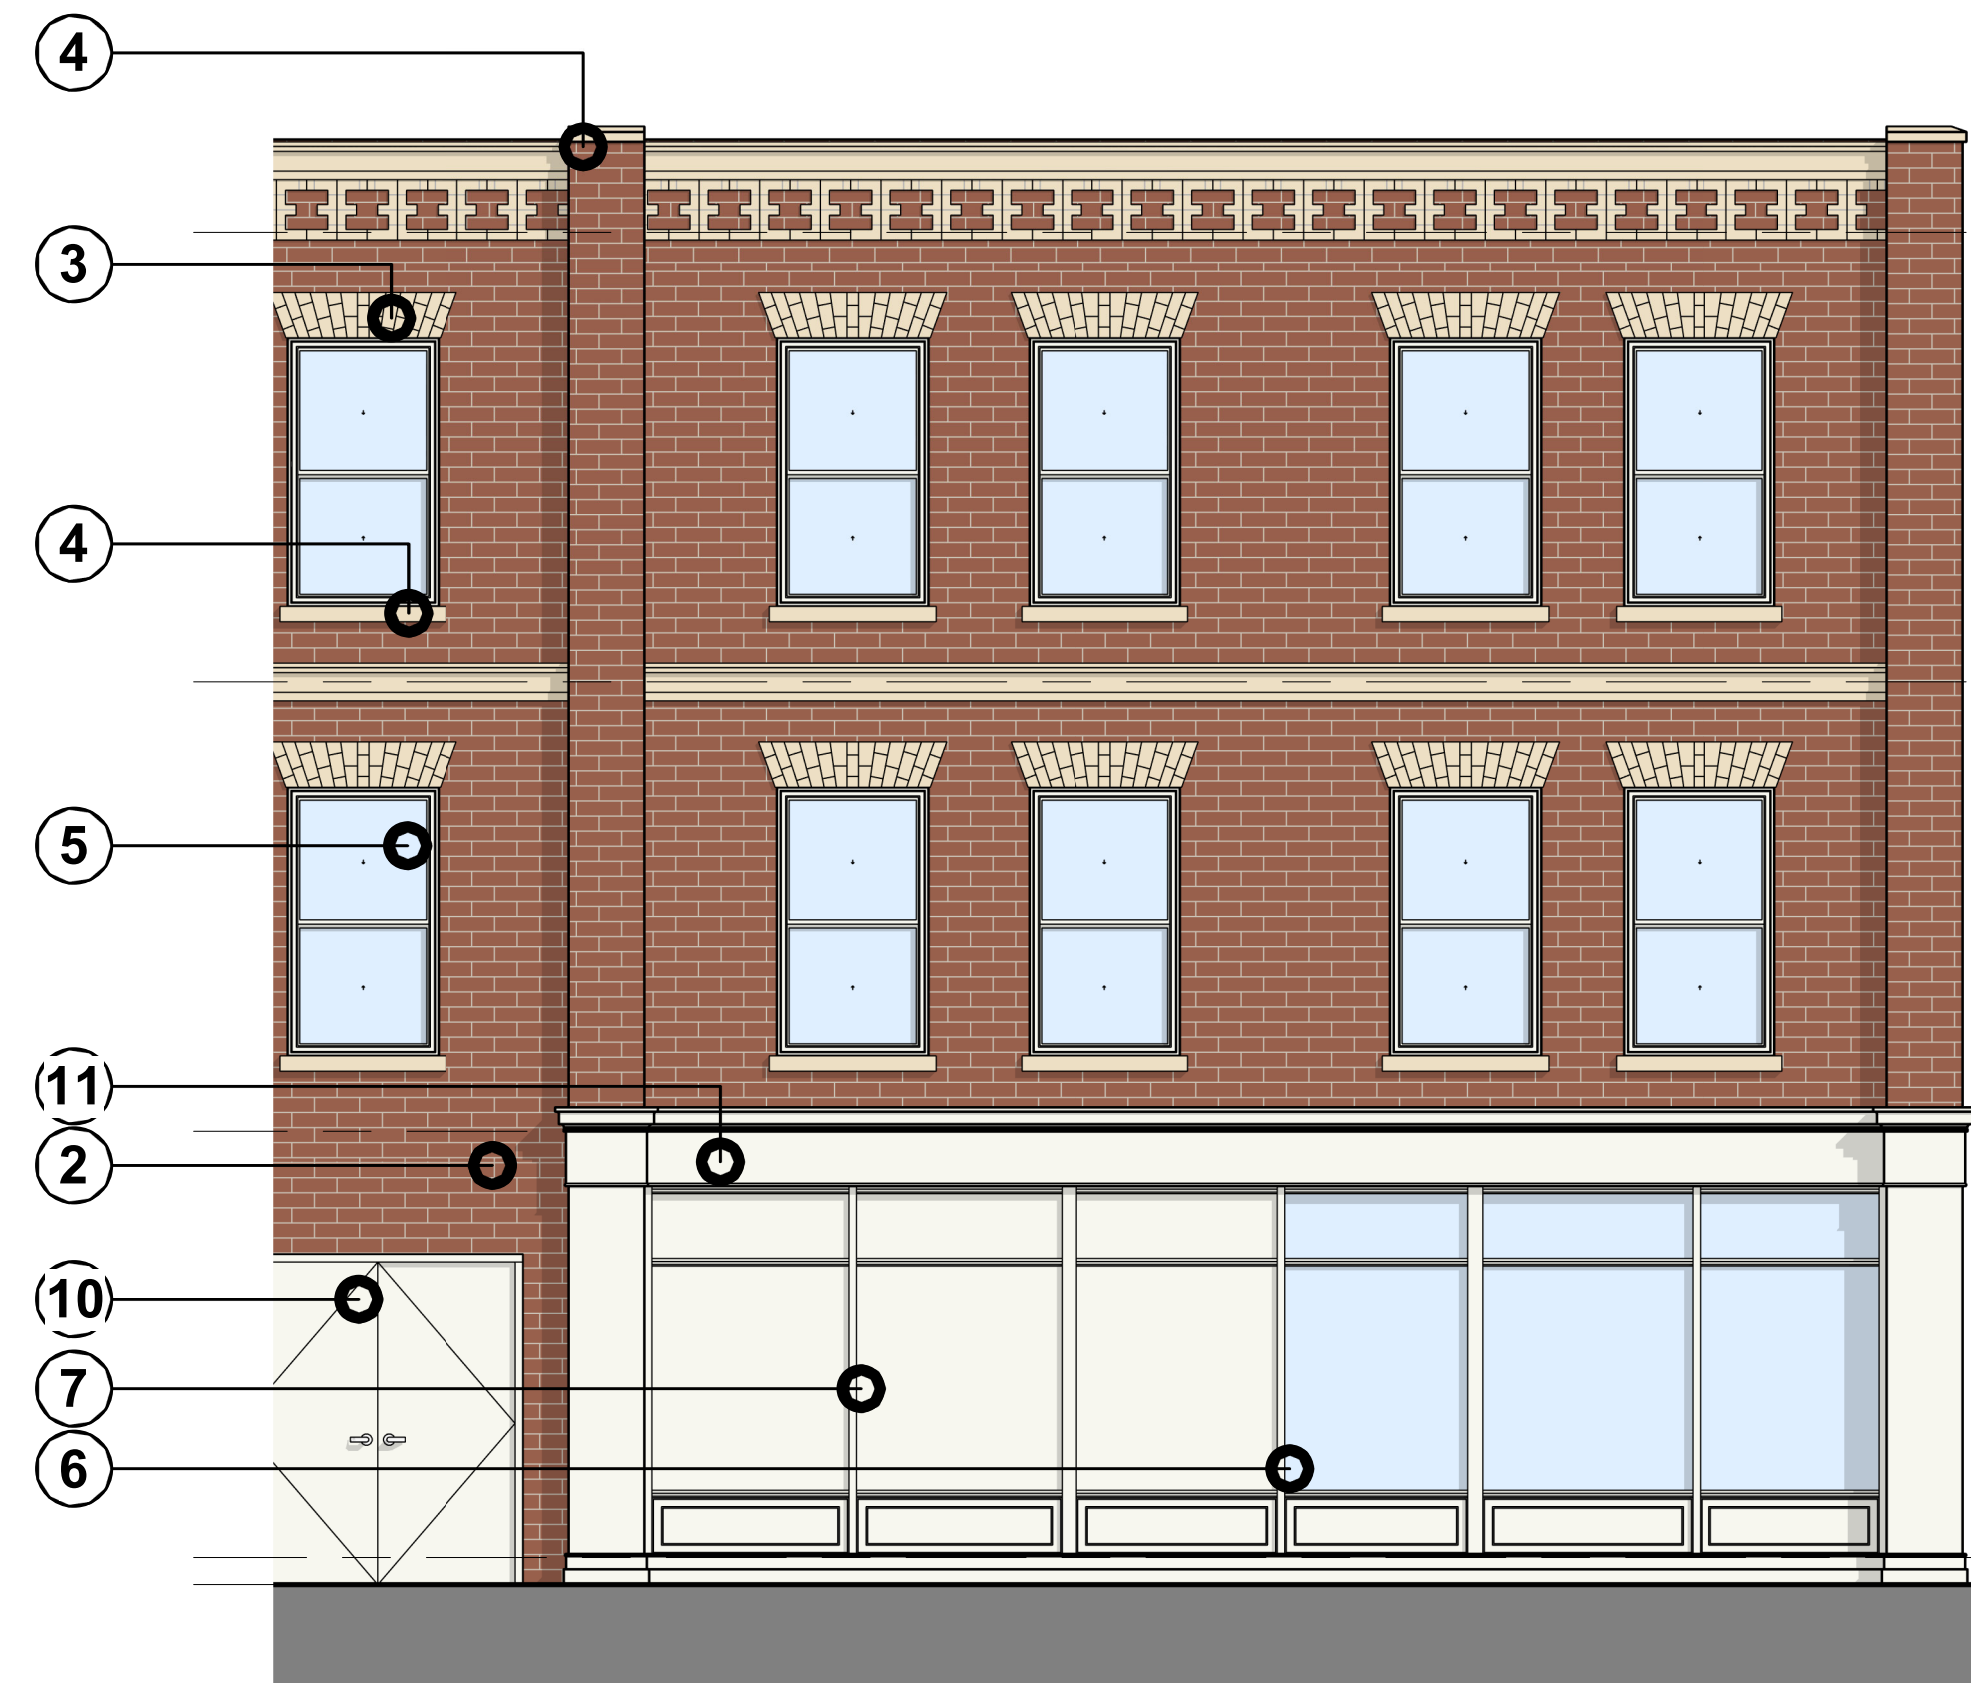

No.	Description	Date