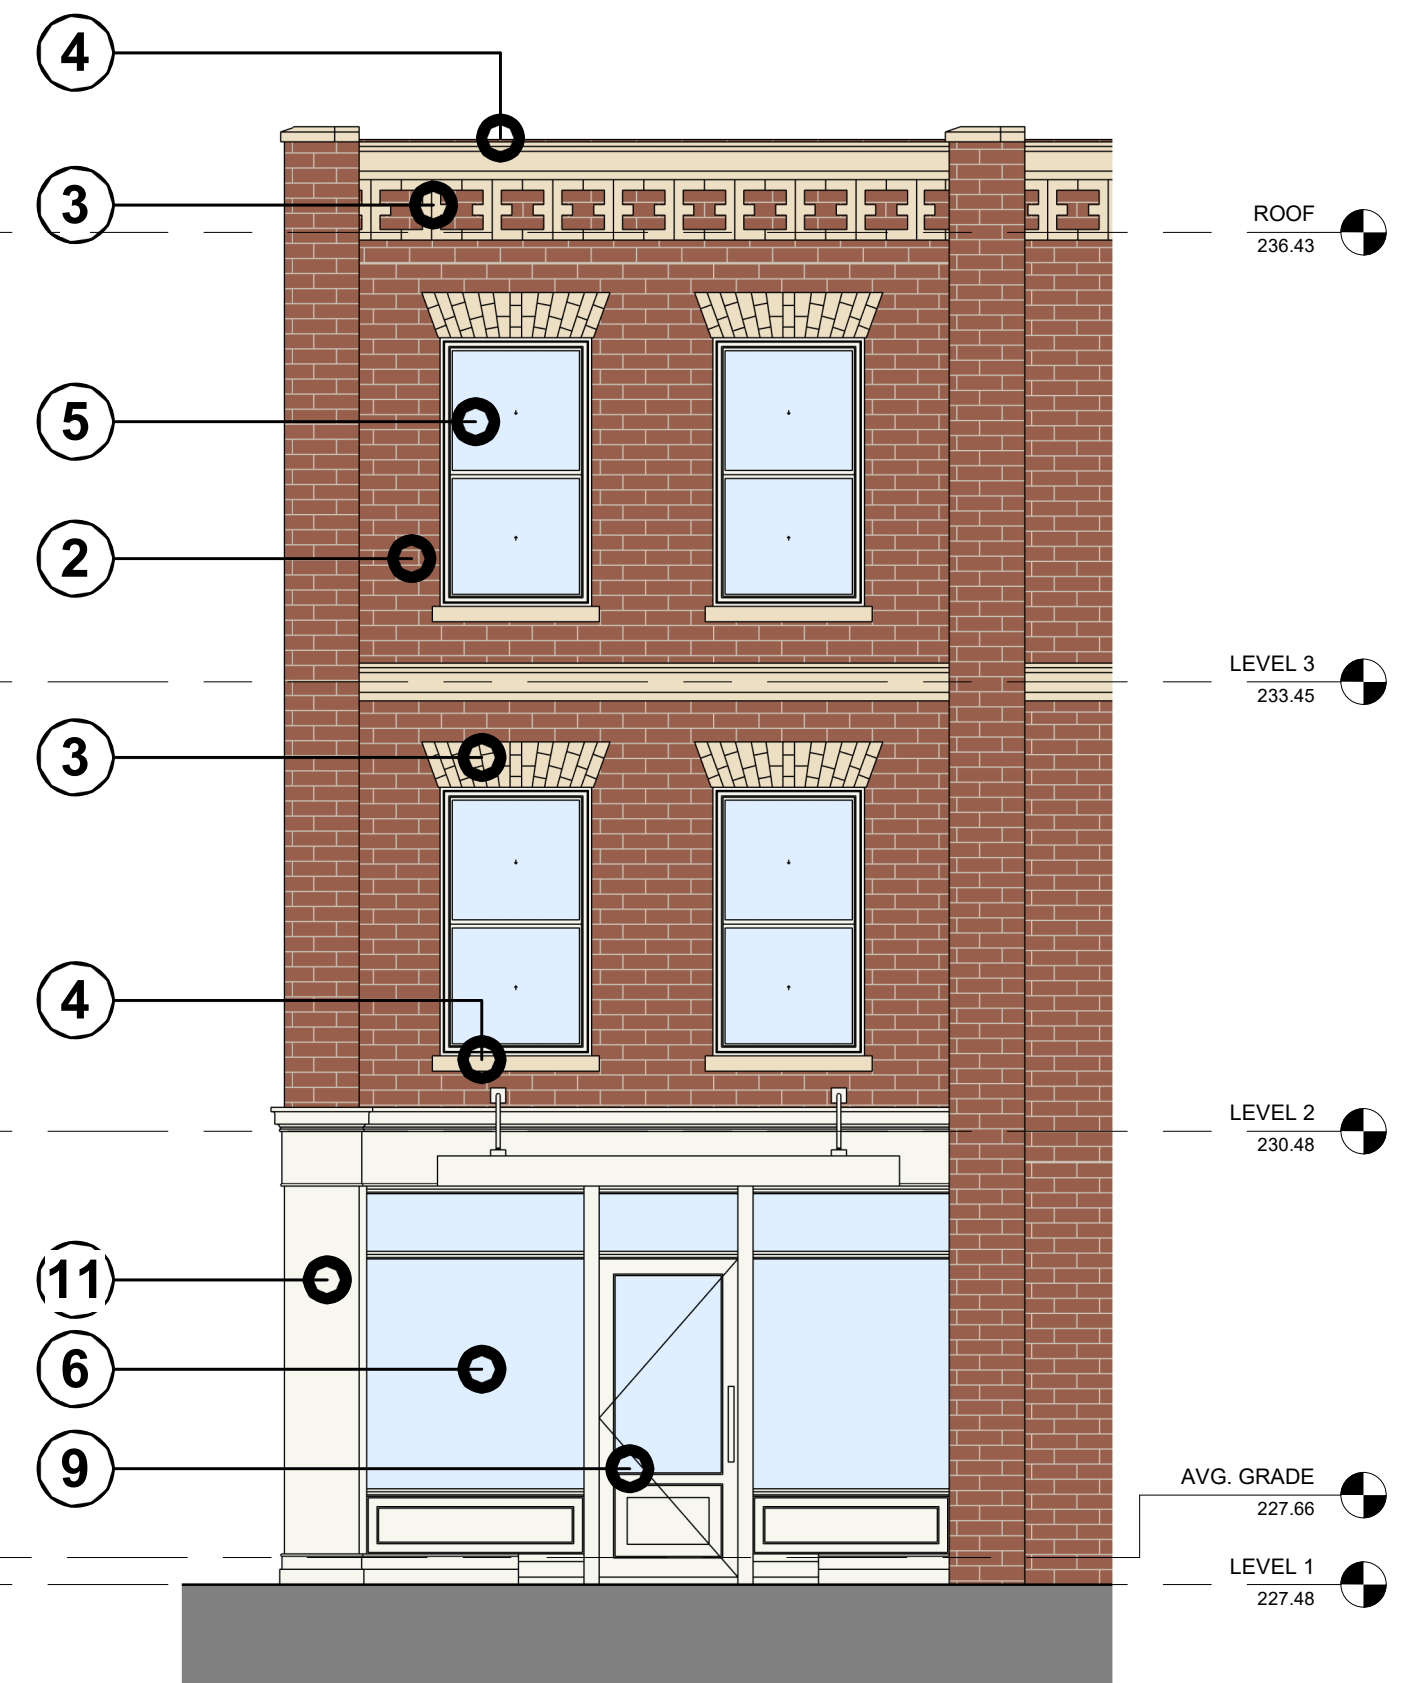

No.	Description	Date