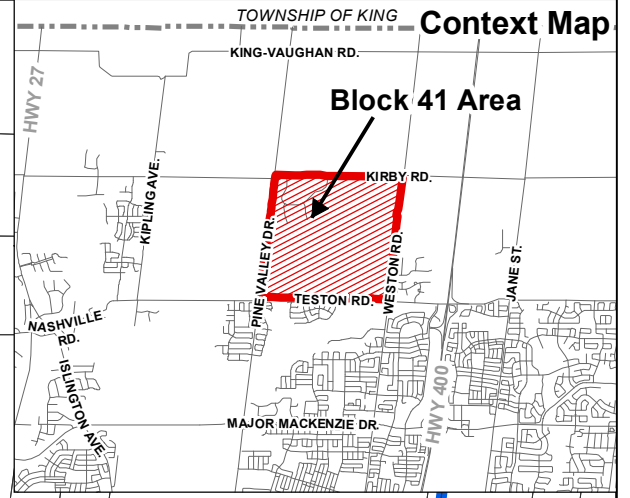

Legend

-  Block 41 Area
-  Block 41 Block Plan Area
-  Existing Land Uses
-  Greenbelt
-  Vaughan 400 North Employment Area

Context Map

Context and Location Map

LOCATION:
Lots 26-30, Concession 6

APPLICANT:
Block 41 Landowners Group