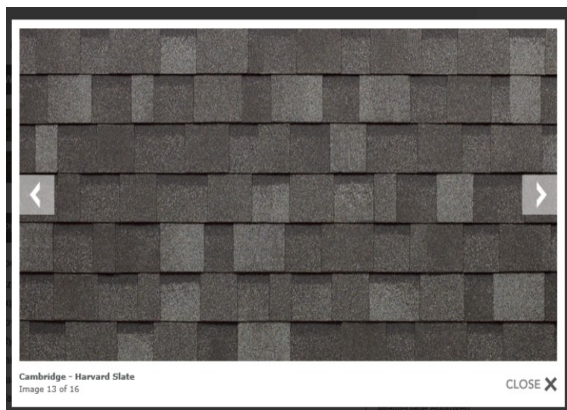

Shingles:

Manufacture: Cambridge

Colour: Harvard Slate

Cloud White  
OC-130

Trim Work & Doors:

Benjamin Moore: Cloud White

Metal Roofing: Colour: Slate Grey

Sills /Keystones: