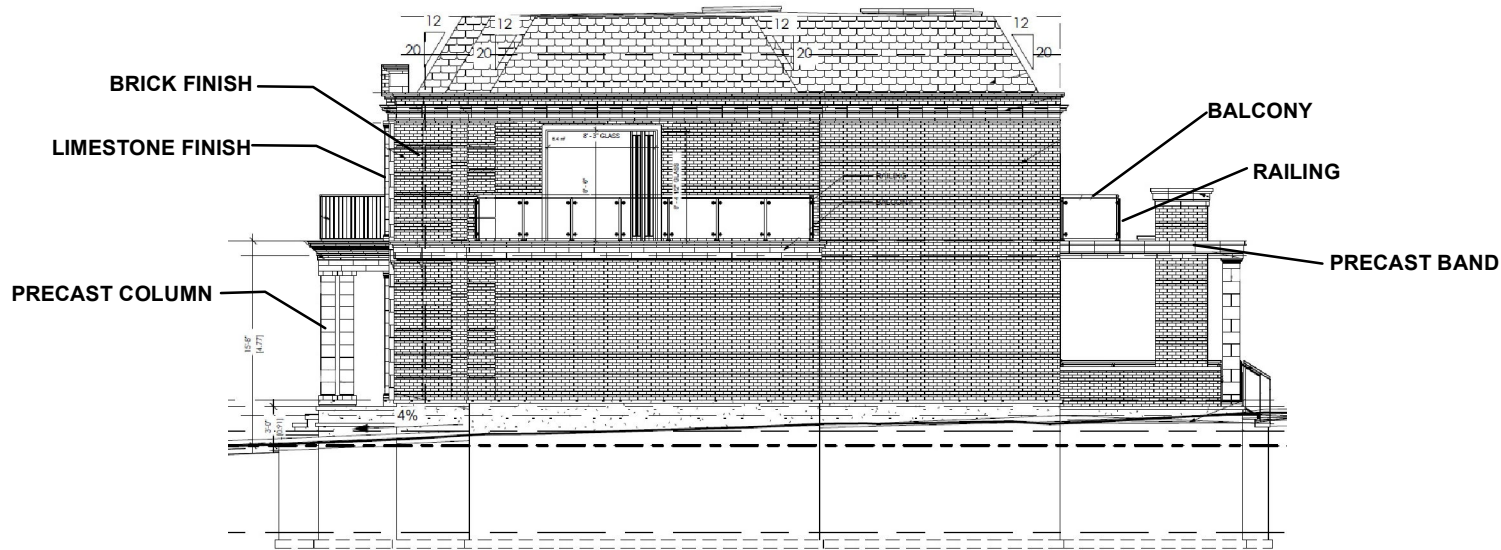

DWELLING B - WEST ELEVATION

DWELLING B - SOUTH ELEVATION

Not to Scale

South and West Building Elevations Dwelling B

LOCATION:
100 Treelawn Boulevard; Part of Lot 25, Concession 8

APPLICANT:
Amal and Vince Teti