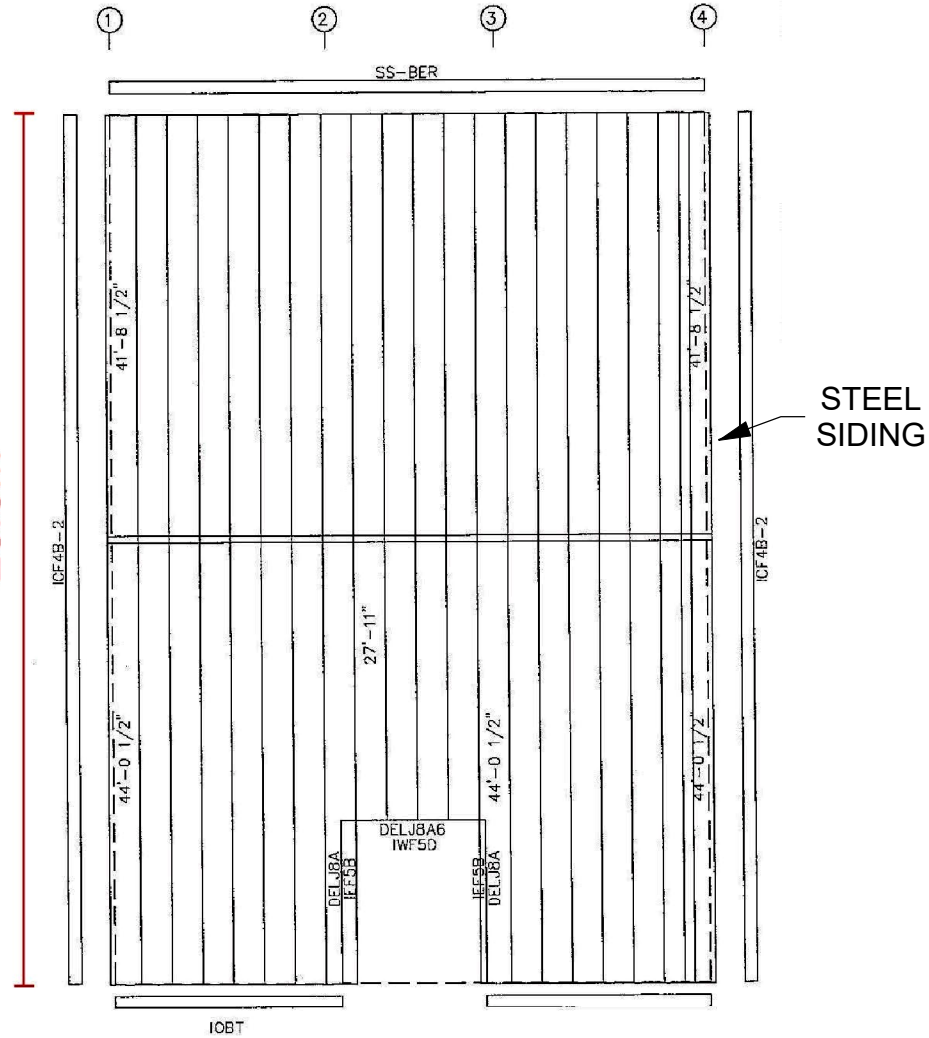

26.3m

Not to Scale

Concrete Batching Plant Enclosure Elevations

LOCATION:
Part of Lot 34, Concession 5; 3501 King-Vaughan Road
APPLICANT:
2109179 Ontario Inc.

Attachment

FILES:
Z.20.018 and DA.20.029
DATE:
May 10, 2022

4