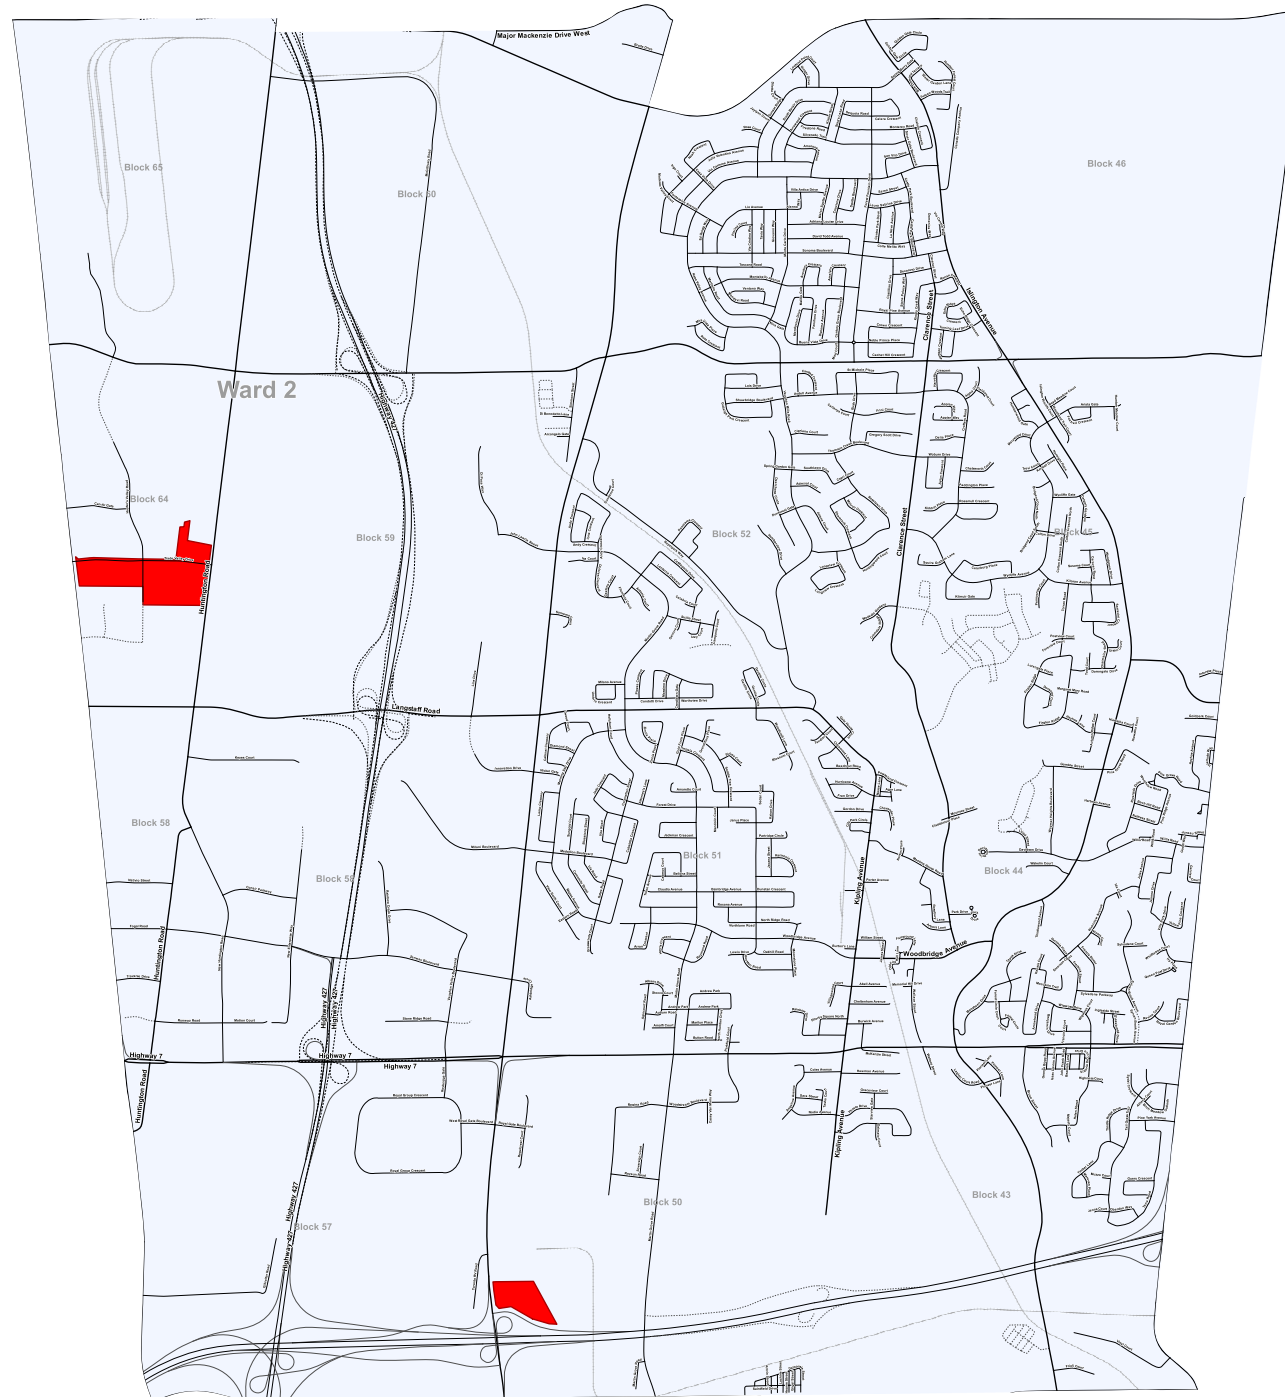

Attachment 5 - 2021 Ward 2 Assumptions Map

Legend

 ASSUMPTION AREA

0 125 250 500 750 1,000
m