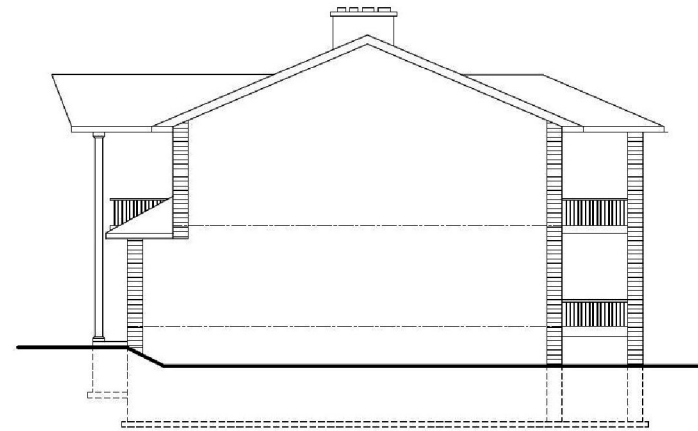

SOUTH ELEVATION (Facing Teston Road)

EAST ELEVATION (Facing Highway 400)

NORTH ELEVATION

WEST ELEVATION

LOWER GARAGE

Building Elevations

LOCATION:
3400 Teston Road
Part of Lot 26, Concession 5

APPLICANT:
Chang Soo Han and Yoon Joo Han