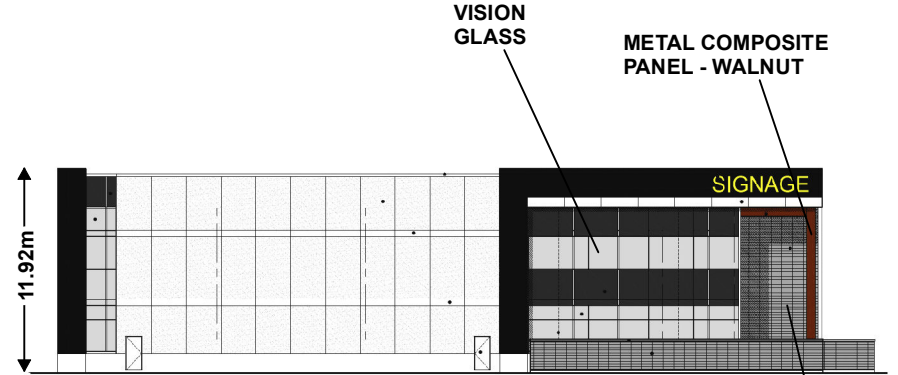

**EAST (FRONT) ELEVATION - FACING REGALCREST COURT**

**WEST ELEVATION**

**SOUTH ELEVATION - FACING ROYAL GATE BOULEVARD**

**NORTH ELEVATION**

Not to Scale

# Building Elevations

**LOCATION:** 20 Royal Gate Boulevard  
Part of Lots 4 and 5, Concession 8

**APPLICANT:**  
Augend Investments Ltd. TGA Group