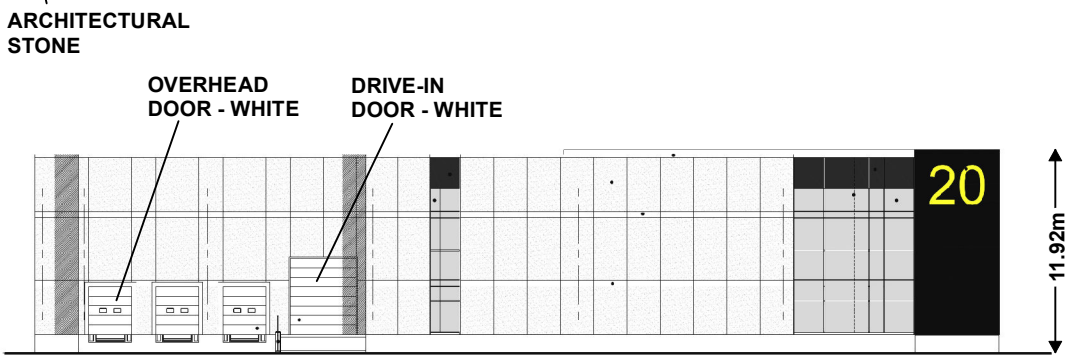

**EAST (FRONT) ELEVATION - FACING REGALCREST COURT**

**WEST ELEVATION**

**SOUTH ELEVATION - FACING ROYAL GATE BOULEVARD**

**NORTH ELEVATION**

Not to Scale

# Building Elevations

**LOCATION:** 20 Royal Gate Boulevard  
Part of Lots 4 and 5, Concession 8

**APPLICANT:**  
Augend Investments Ltd. TGA Group