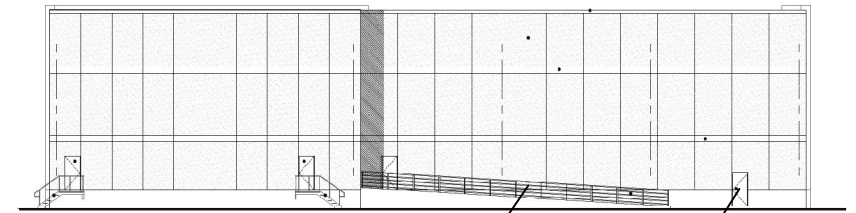

**EAST (FRONT) ELEVATION - FACING REGALCREST COURT**

**WEST ELEVATION**

**SOUTH ELEVATION - FACING ROYAL GATE BOULEVARD**

**NORTH ELEVATION**

Not to Scale

# Building Elevations

**LOCATION:** 20 Royal Gate Boulevard  
Part of Lots 4 and 5, Concession 8

**APPLICANT:**  
Augend Investments Ltd. TGA Group