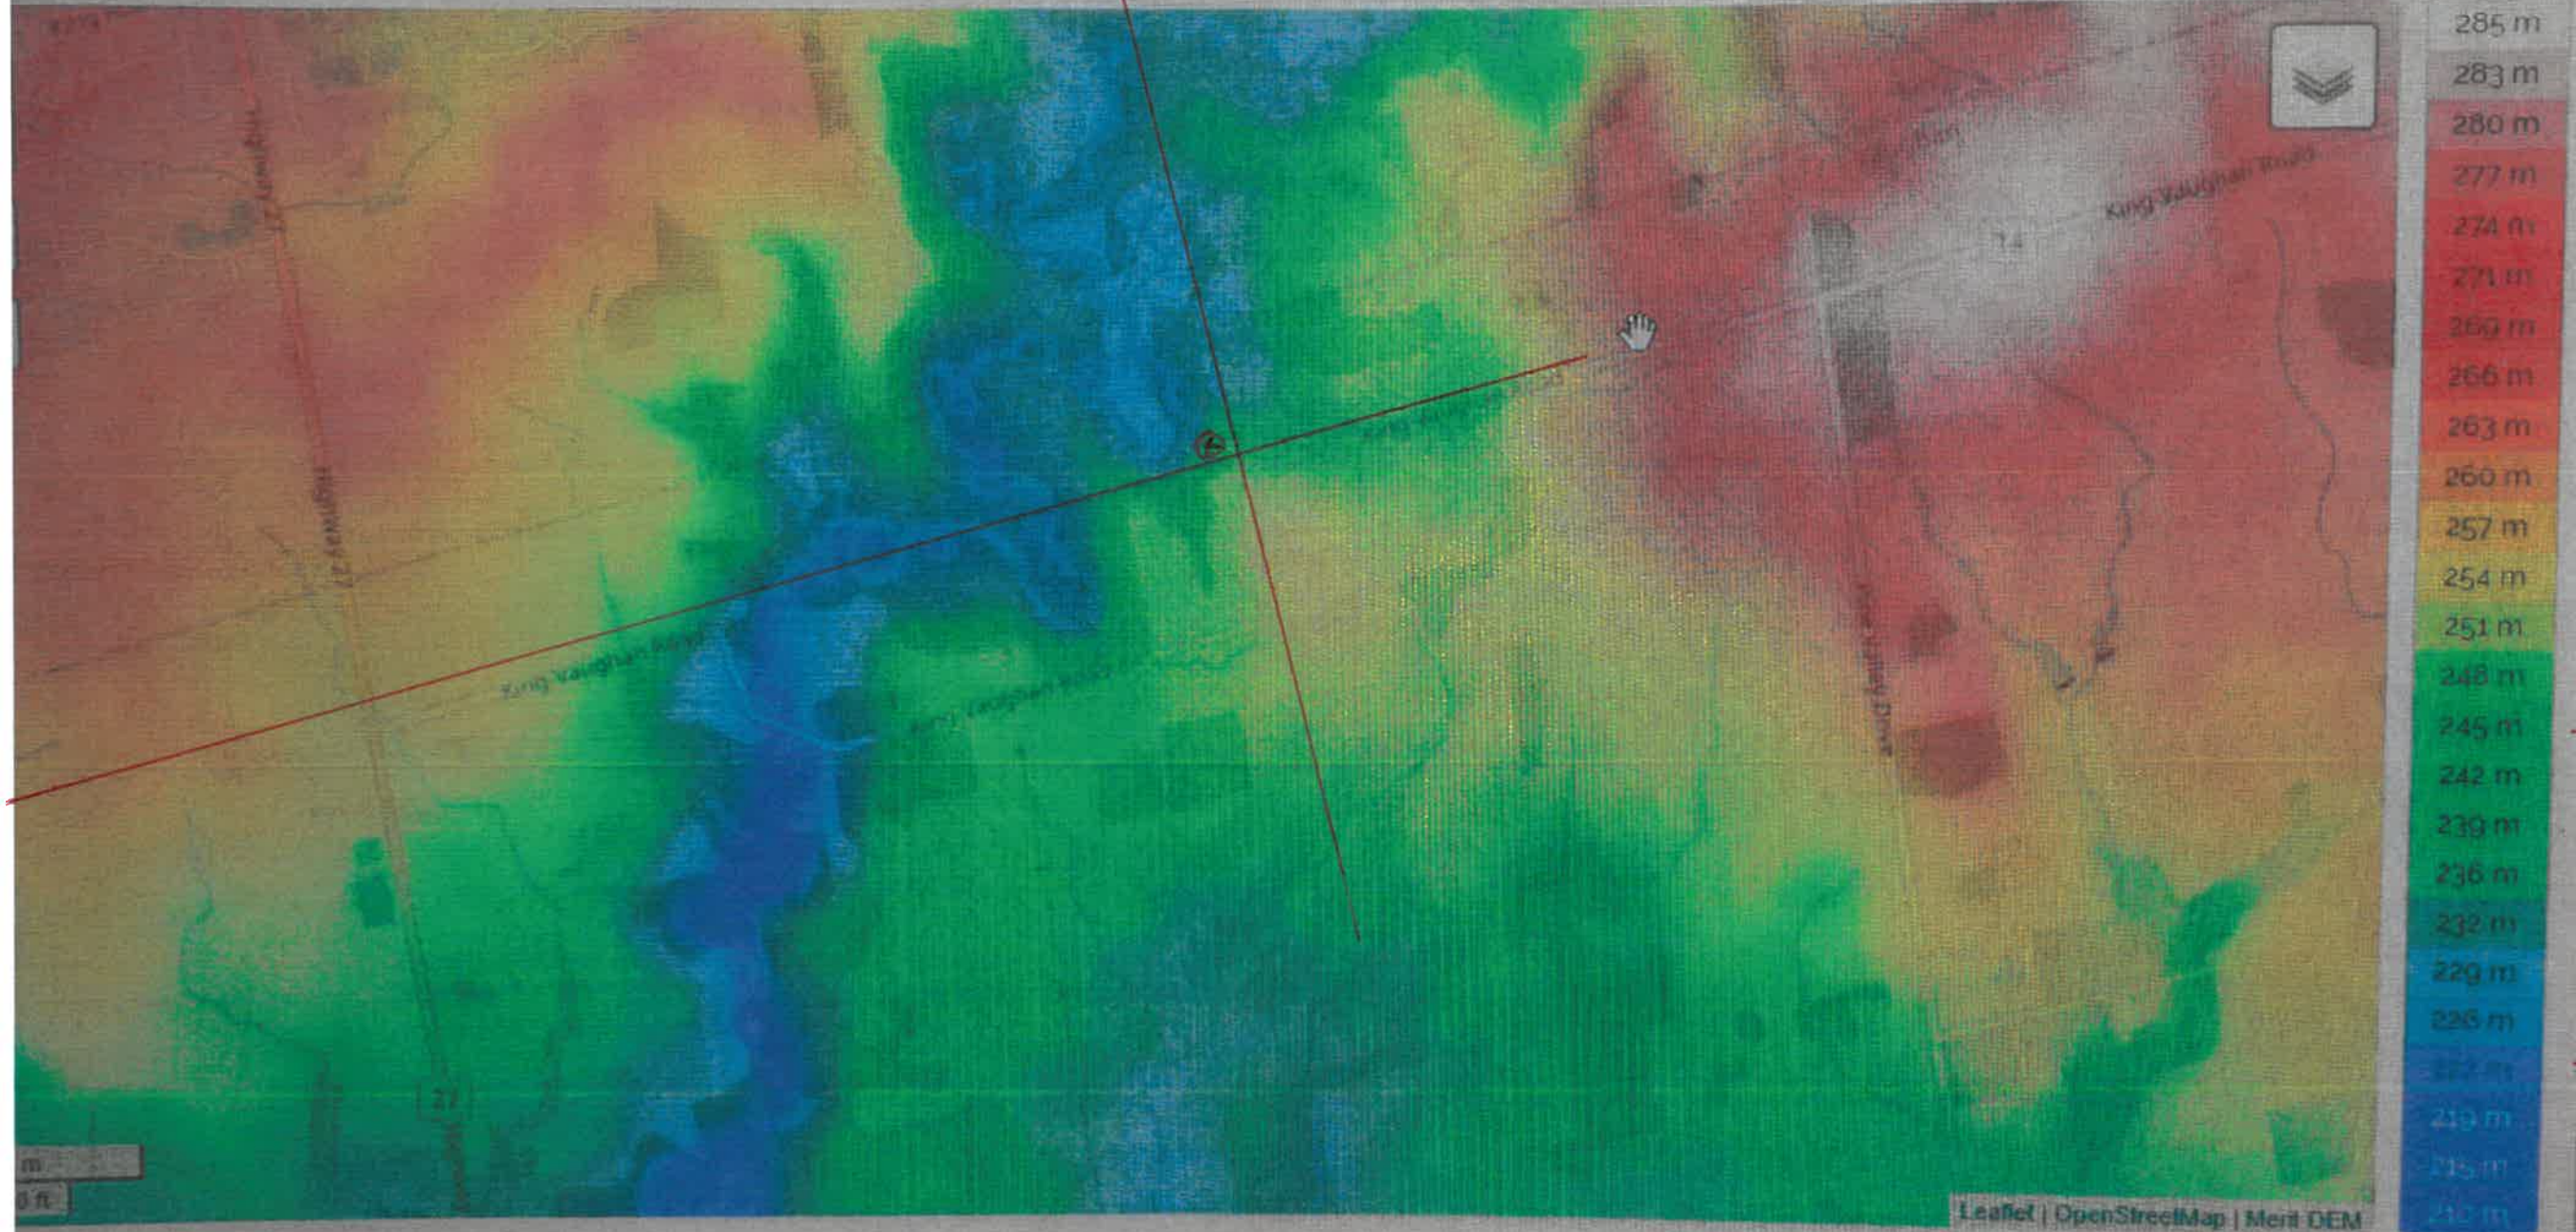

Communication : C 1
Committee of the Whole (1)
May 3, 2022
Presentation # 1

Google

Google Earth

30 m Camera: 642 m 43°53'27"N 79°37'06"W 250 m

Google

Map data ©2022 Google 50 m

5000 King Vaughan Rd

Woodbridge, ON L4H 1E8

- Directions
- Save
- Nearby
- Send to your phone
- Share

V9RJ+5M Vaughan, Ontario

Photos

on the map to display elevation.

King—Vaughan, King, East Gwillimbury, York Region, Golden Horseshoe, Ontario, Canada (43.94093 -79.61487)

5000 KING-VAUGHAN ROAD