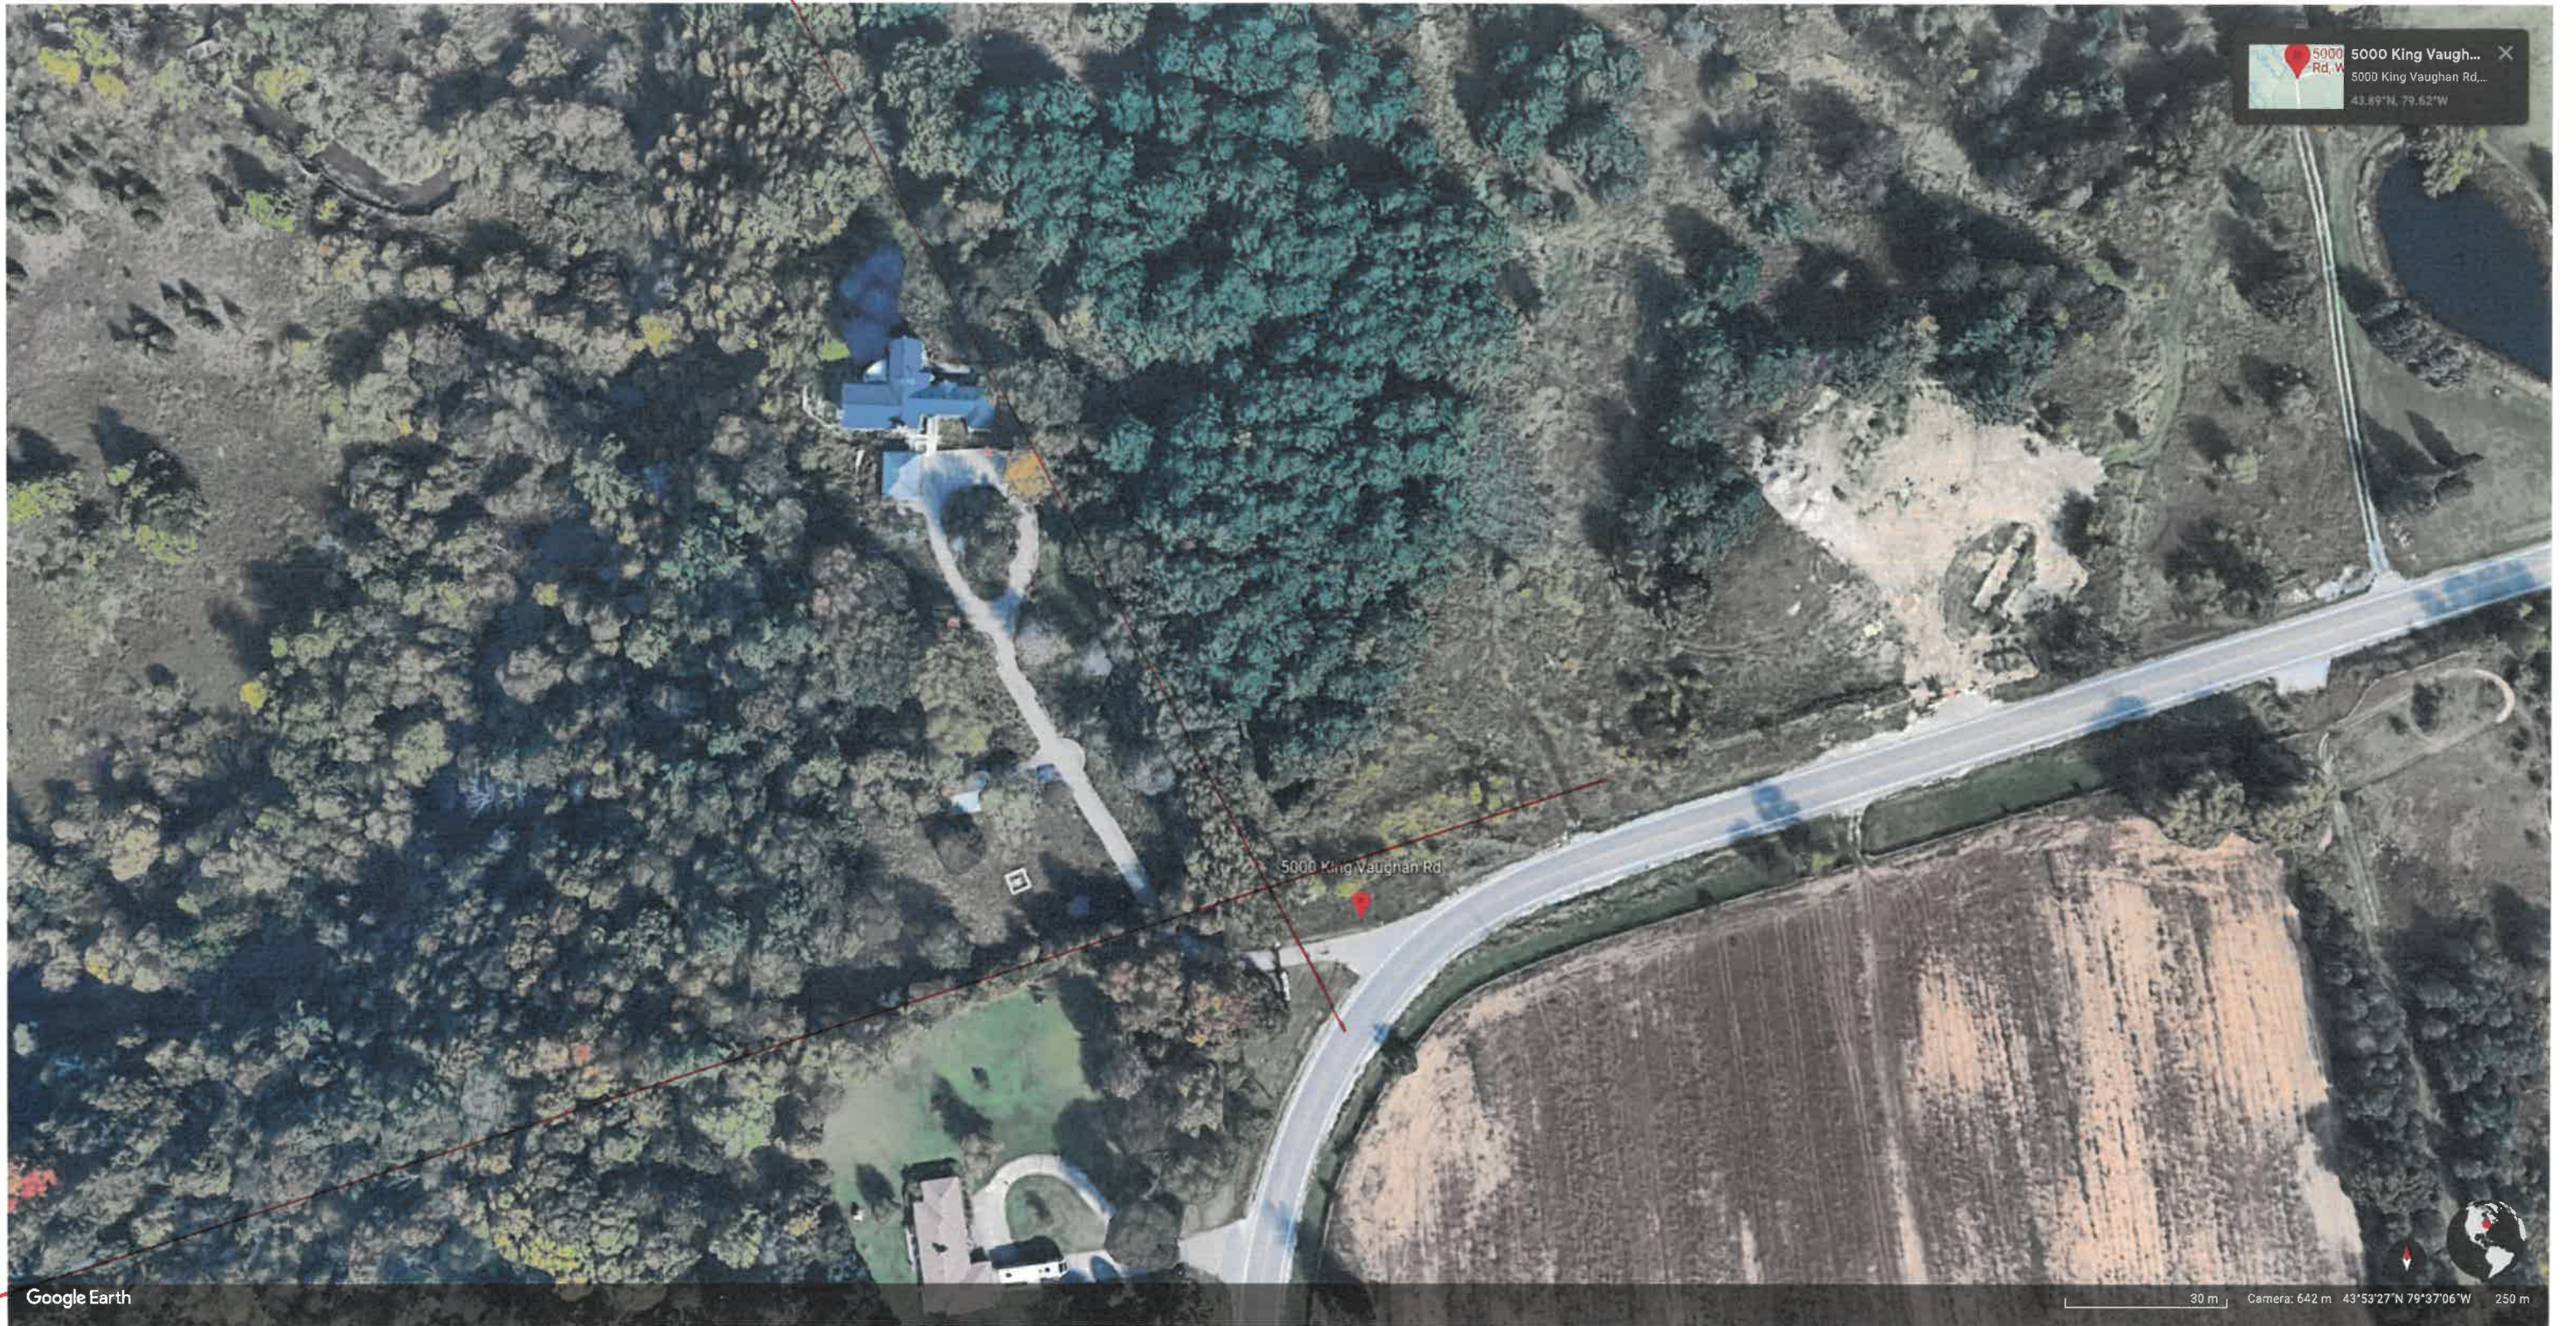

Communication : C 1
Committee of the Whole (1)
May 3, 2022
Presentation # 1

Google

Google Earth

30 m Camera: 642 m 43°53'27"N 79°37'06"W 250 m

Google

Map data ©2022 Google 50 m

5000 King Vaughan Rd

Woodbridge, ON L4H 1E8

- Directions
- Save
- Nearby
- Send to your phone
- Share

V9RJ+5M Vaughan, Ontario

Photos

on the map to display elevation.

King—Vaughan, King, East Gwillimbury, York Region, Golden Horseshoe, Ontario, Canada (43.94093 -79.61487)

5000 KING-VAUGHAN ROAD