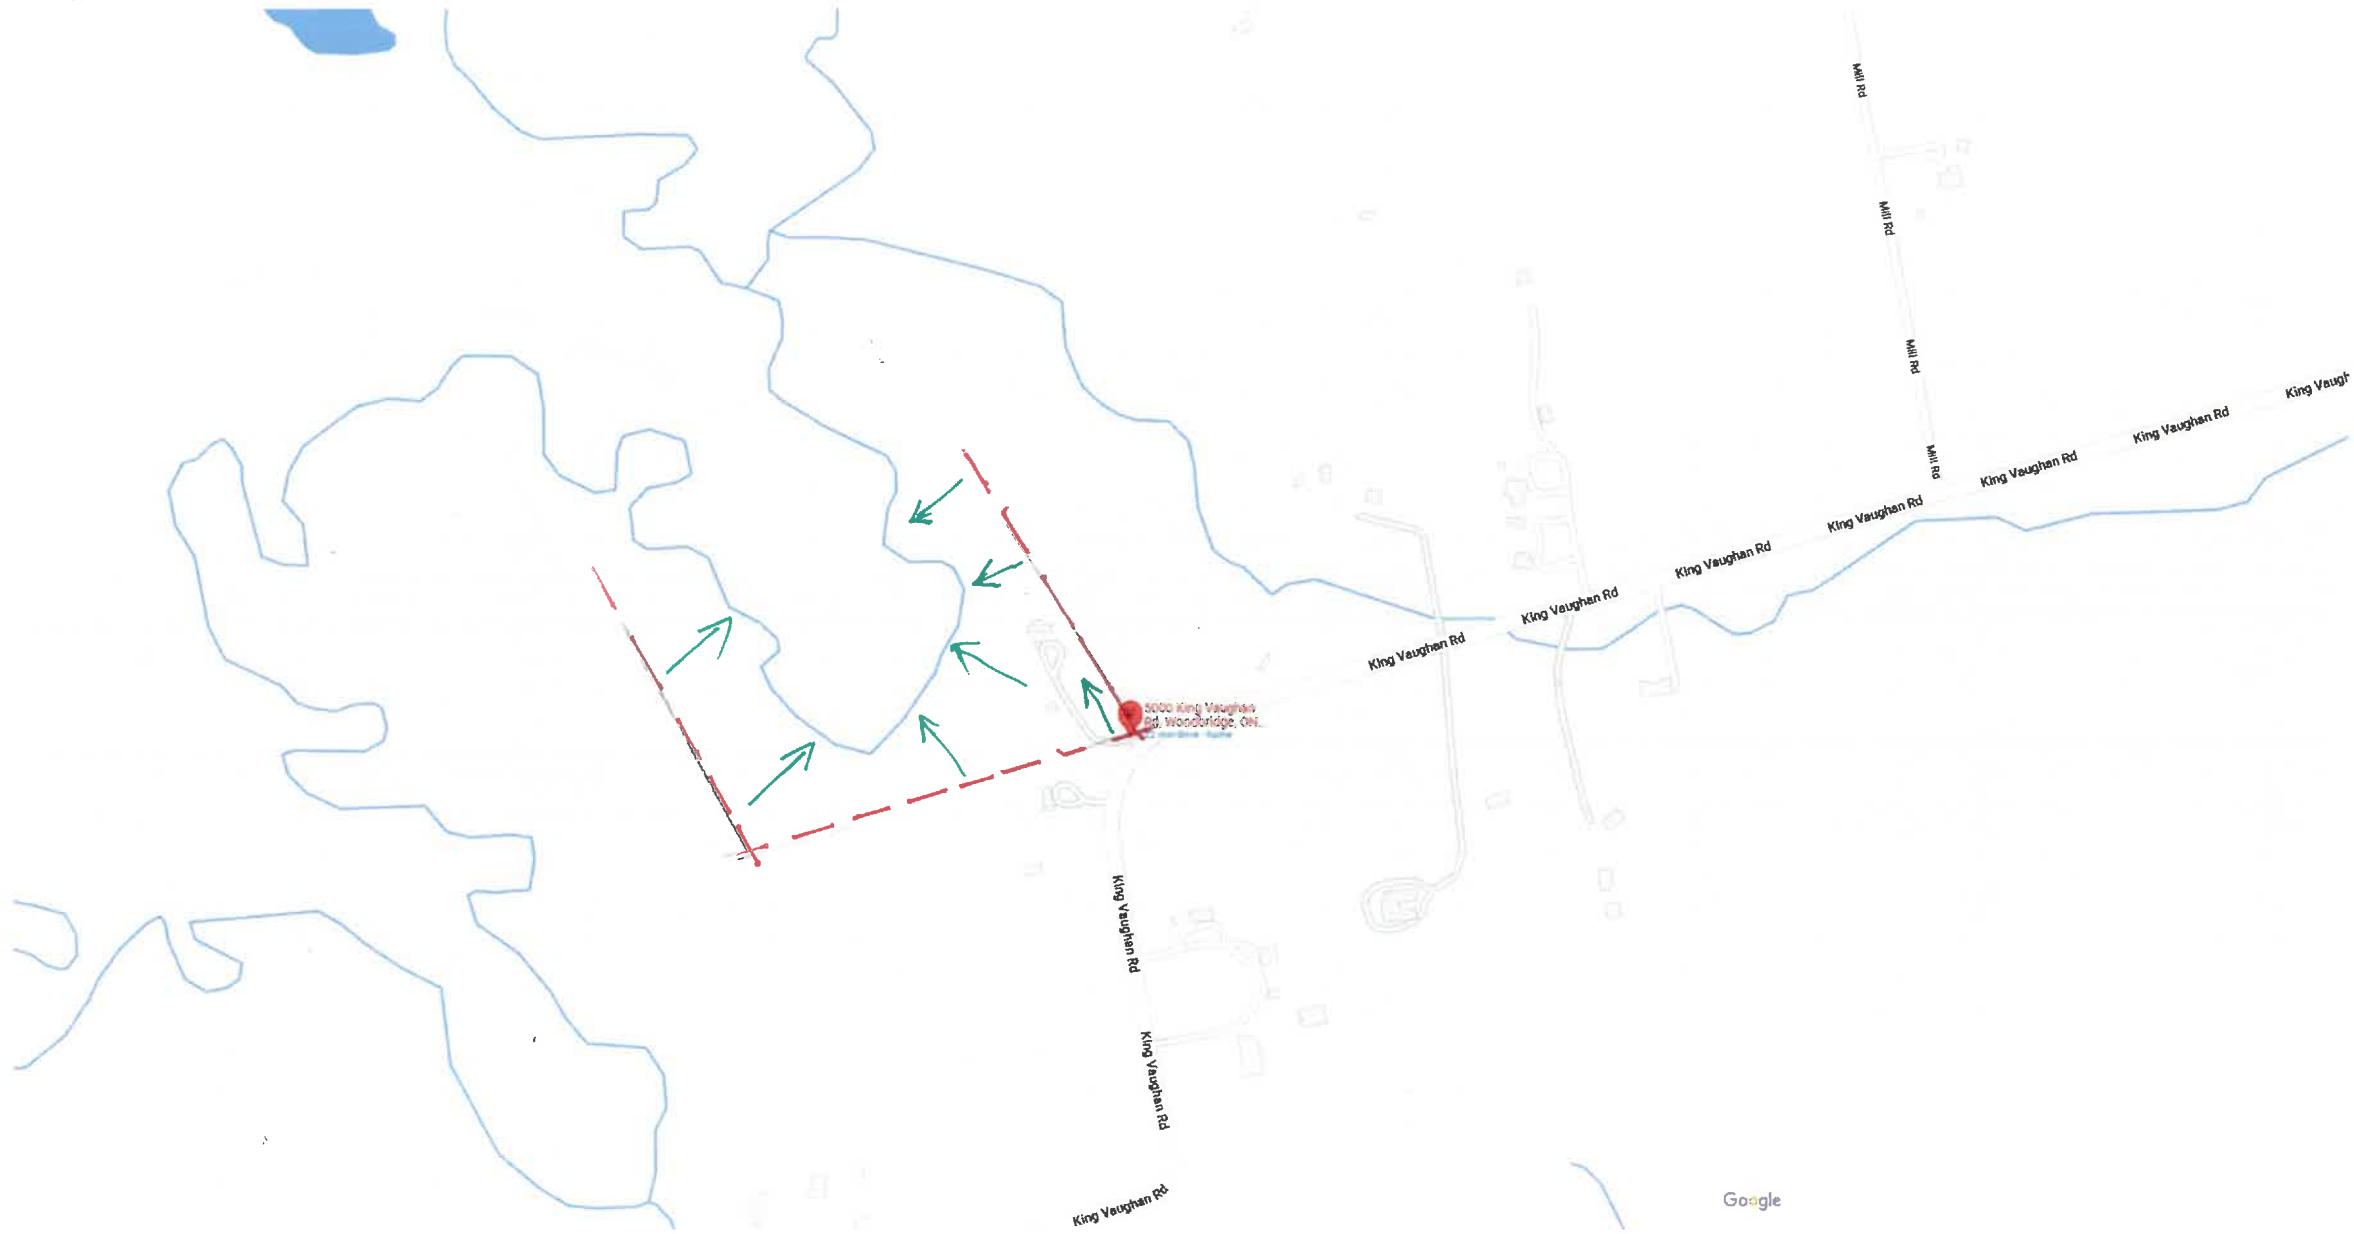

Communication : C 1
Committee of the Whole (1)
May 3, 2022
Presentation # 1

Google

Google Earth

30 m Camera: 642 m 43°53'27"N 79°37'06"W 250 m

Google

Map data ©2022 Google 50 m

5000 King Vaughan Rd

Woodbridge, ON L4H 1E8

- Directions
- Save
- Nearby
- Send to your phone
- Share

V9RJ+5M Vaughan, Ontario

Photos

on the map to display elevation.

King—Vaughan, King, East Gwillimbury, York Region, Golden Horseshoe, Ontario, Canada (43.94093 -79.61487)

5000 KING-VAUGHAN ROAD